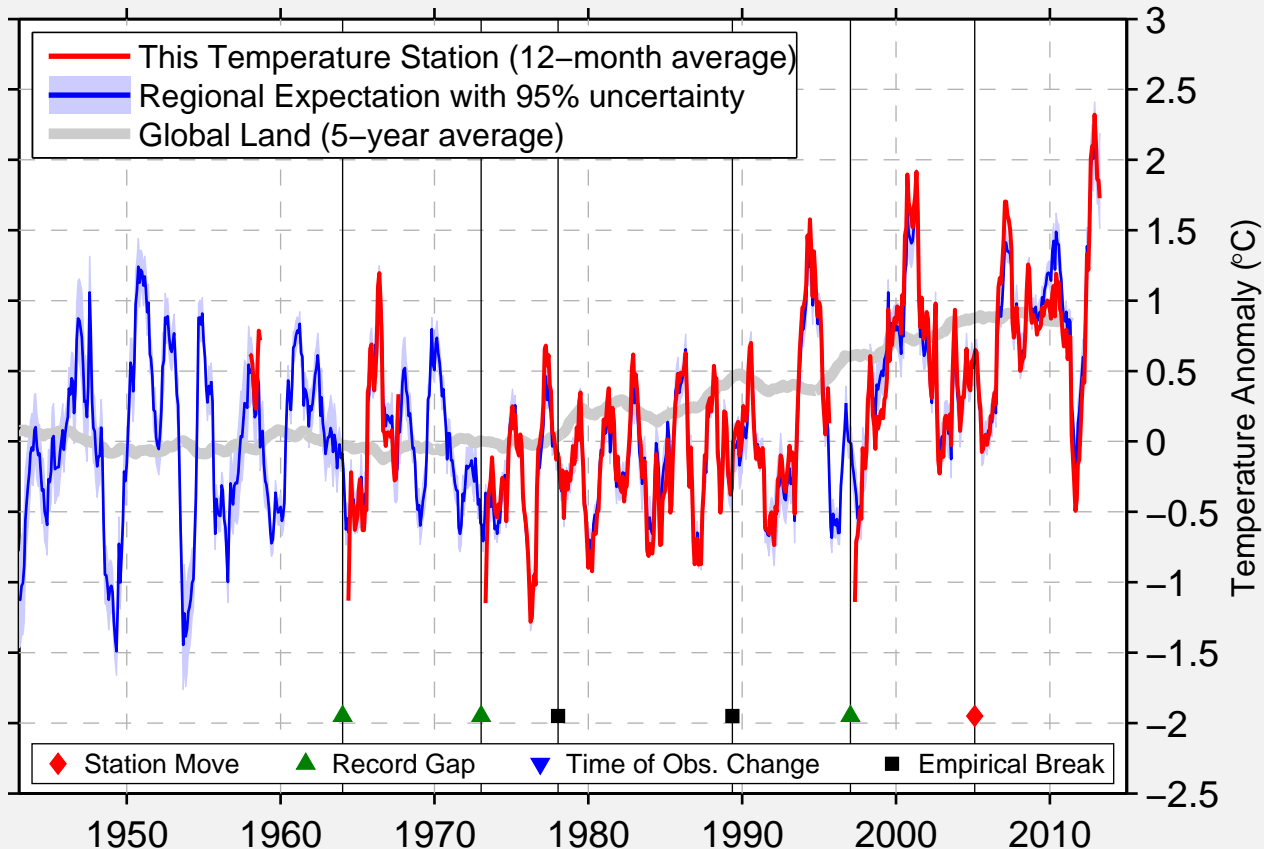

# KARDJALI BULGARI

41.650 N, 25.379 E (Bulgaria)

Data Quality Controlled and Aligned at Breakpoints

Berkeley Earth