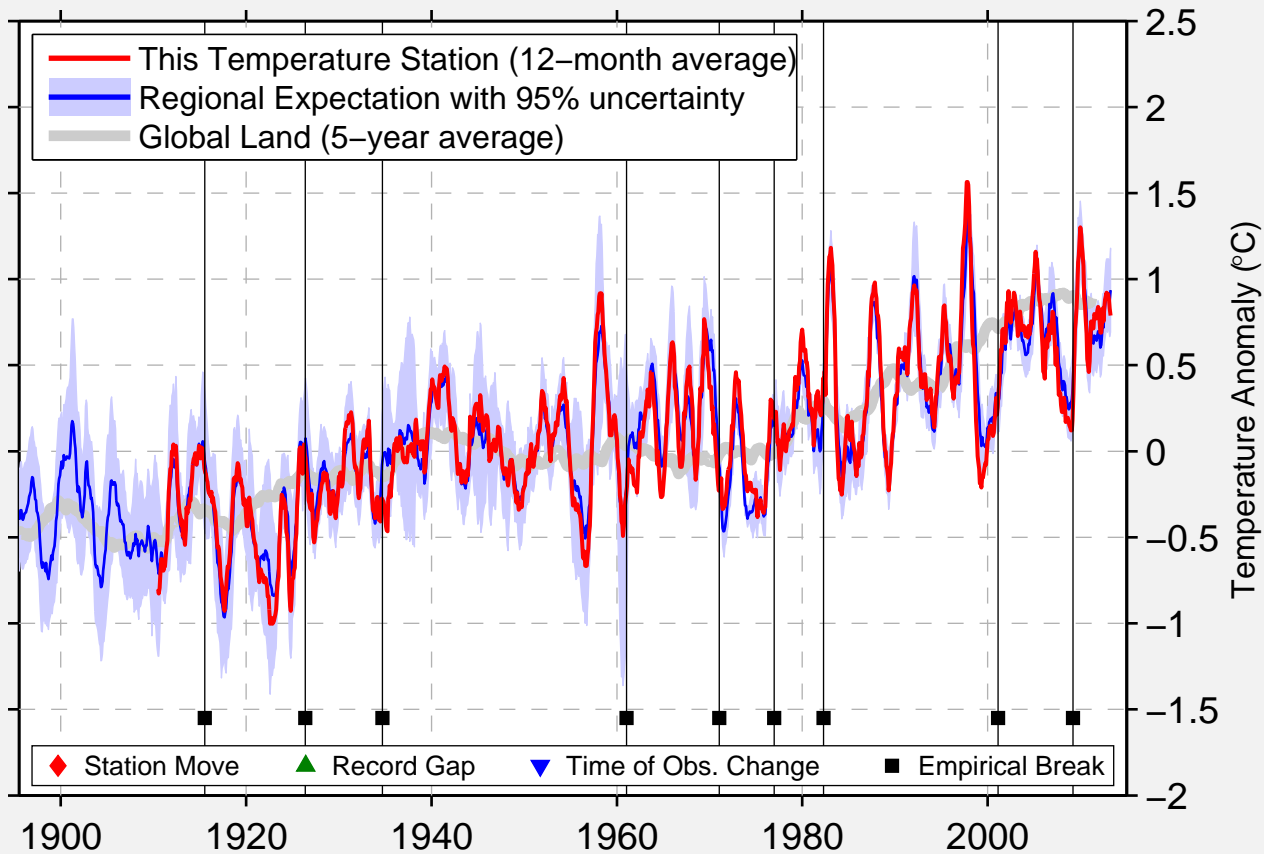

MANAUS

3.121 S, 59.980 W (Brazil)

Data Quality Controlled and Aligned at Breakpoints

Berkeley Earth