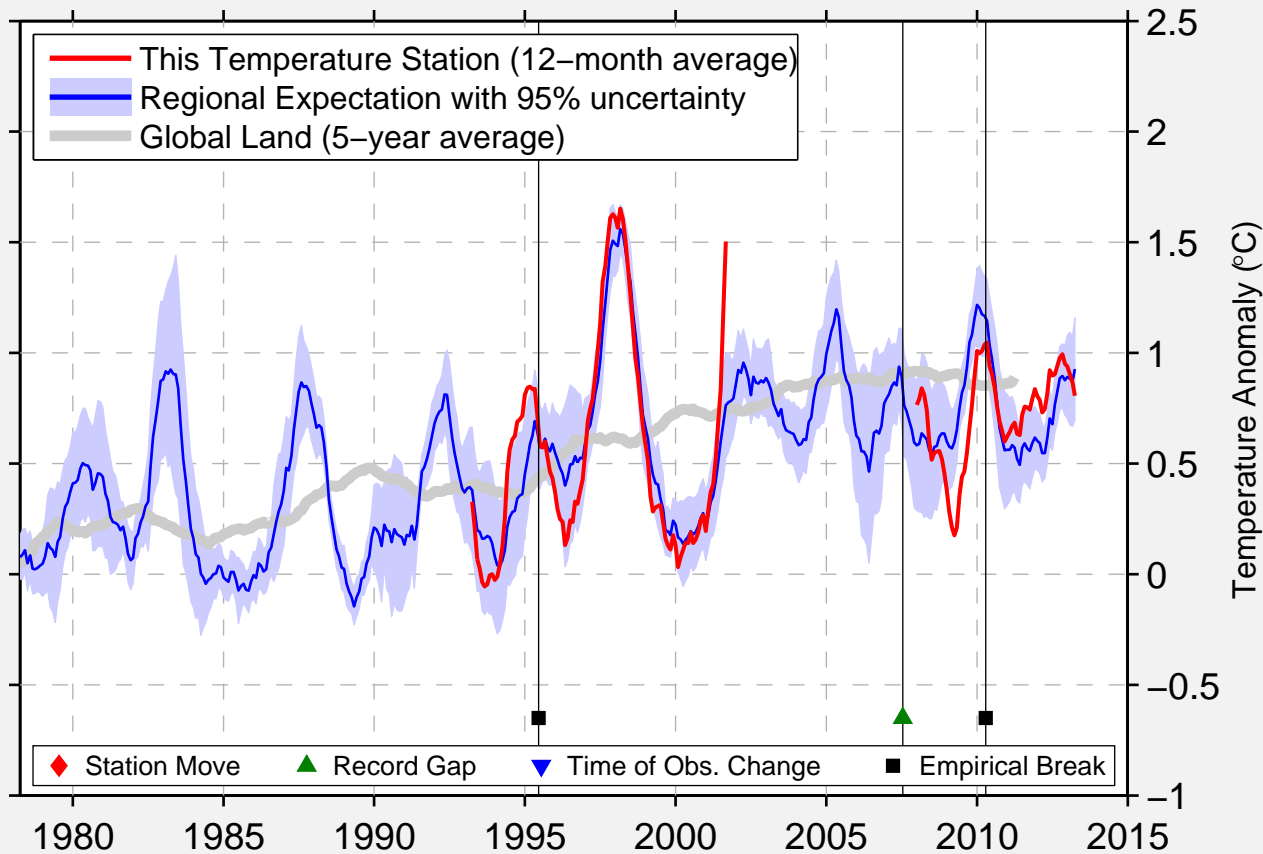

ITAITUBA (AERO)

4.233 S, 56.000 W (Brazil)

Data Quality Controlled and Aligned at Breakpoints

Berkeley Earth