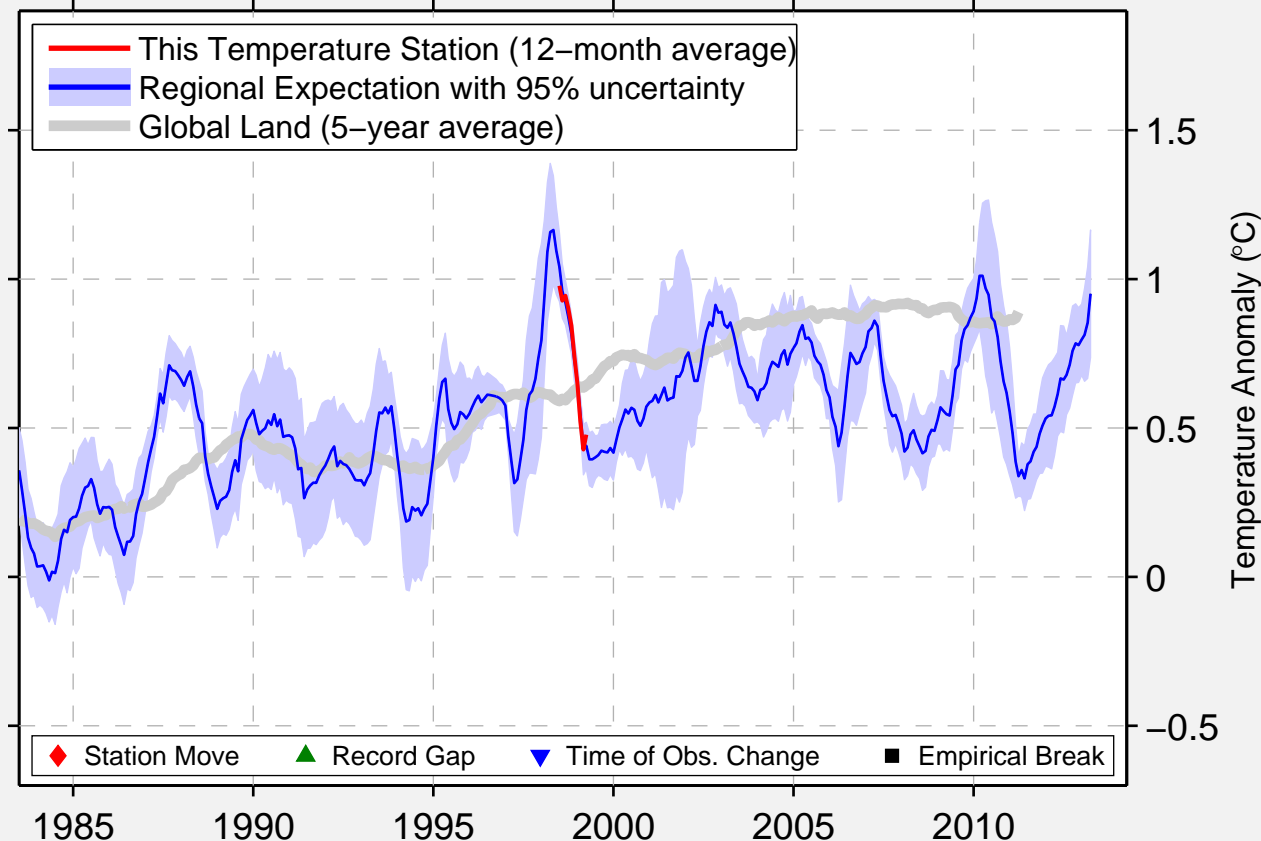

# KARANG KEMIRI

8.550 S, 109.550 E (Indonesia)

Data Quality Controlled and Aligned at Breakpoints

Berkeley Earth