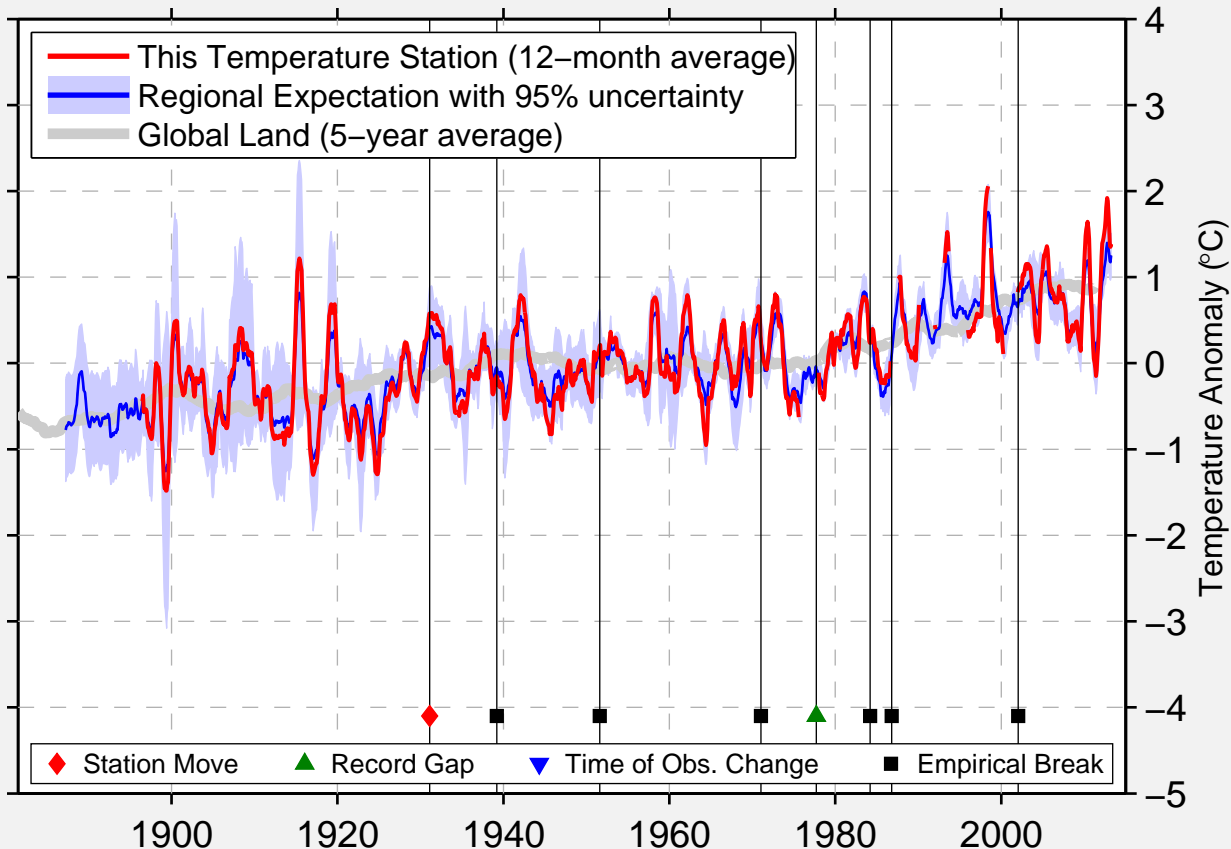

QUIXERAMOBIM

5.196 S, 39.294 W (Brazil)

Data Quality Controlled and Aligned at Breakpoints

Berkeley Earth