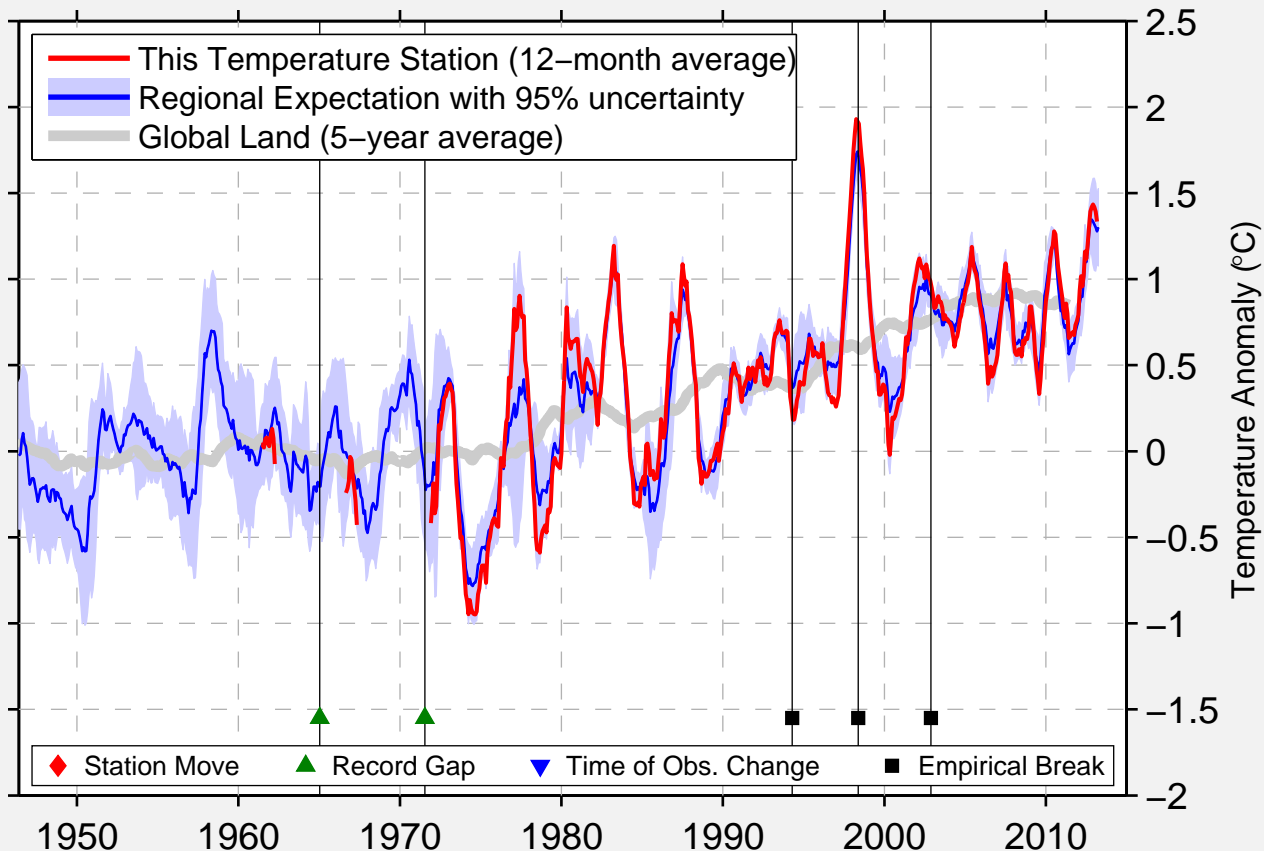

BARRA DO CORDA BRAZIL N

5.500 S, 45.267 W (Brazil)

Data Quality Controlled and Aligned at Breakpoints

Berkeley Earth