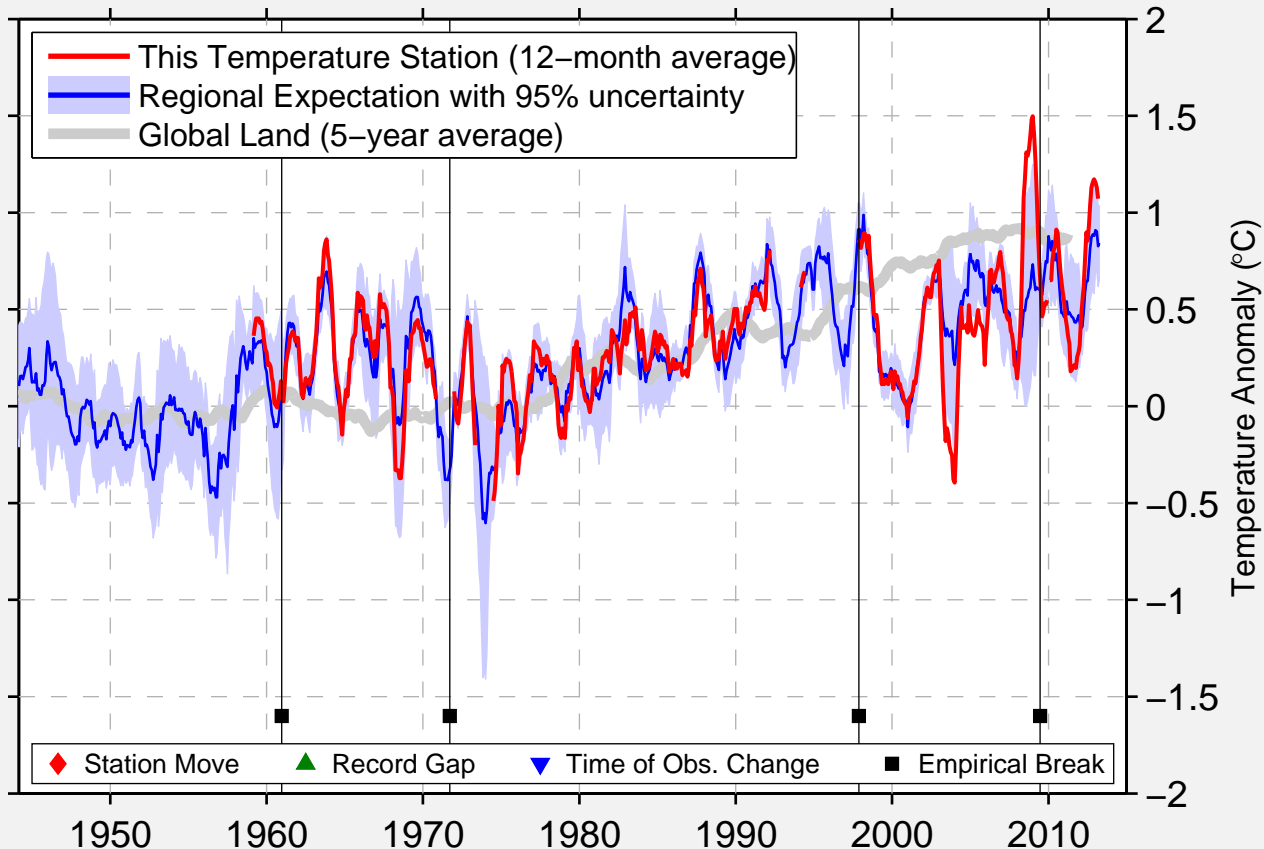

PORTO VELHO/AEROPORTO

8.782 S, 63.496 W (Brazil)

Data Quality Controlled and Aligned at Breakpoints

Berkeley Earth