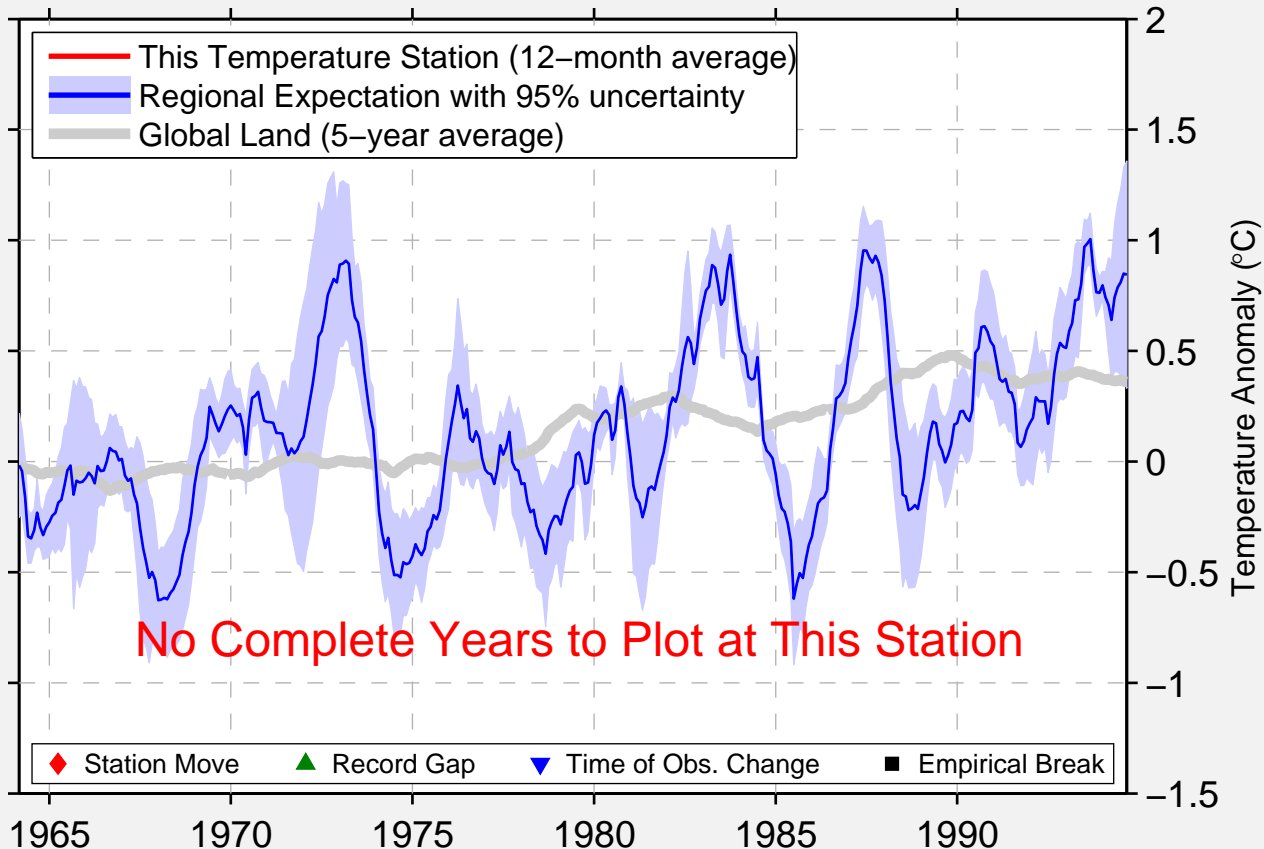

IRECE

11.300 S, 41.867 W (Brazil)

Data Quality Controlled and Aligned at Breakpoints

Berkeley Earth