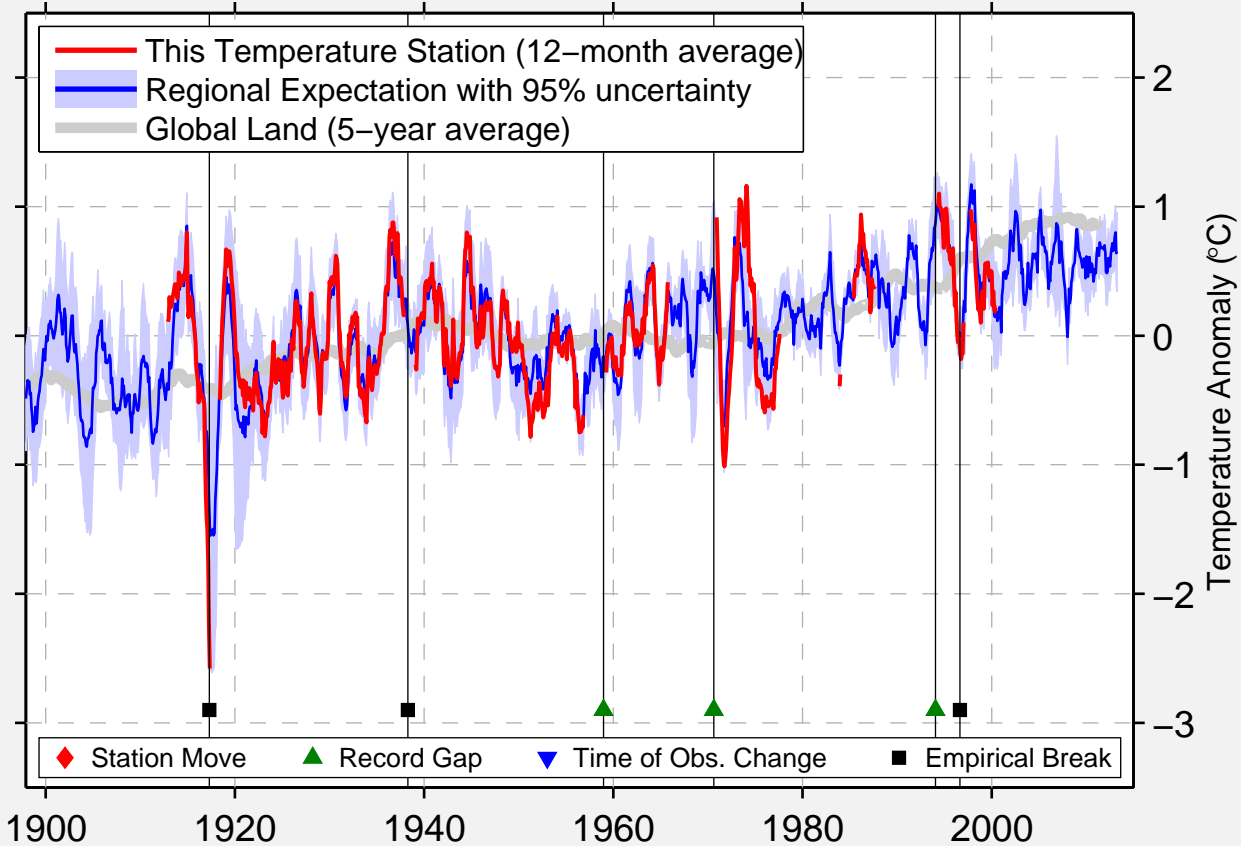

# CACERES

16.050 S, 57.683 W (Brazil)

Data Quality Controlled and Aligned at Breakpoints

Berkeley Earth