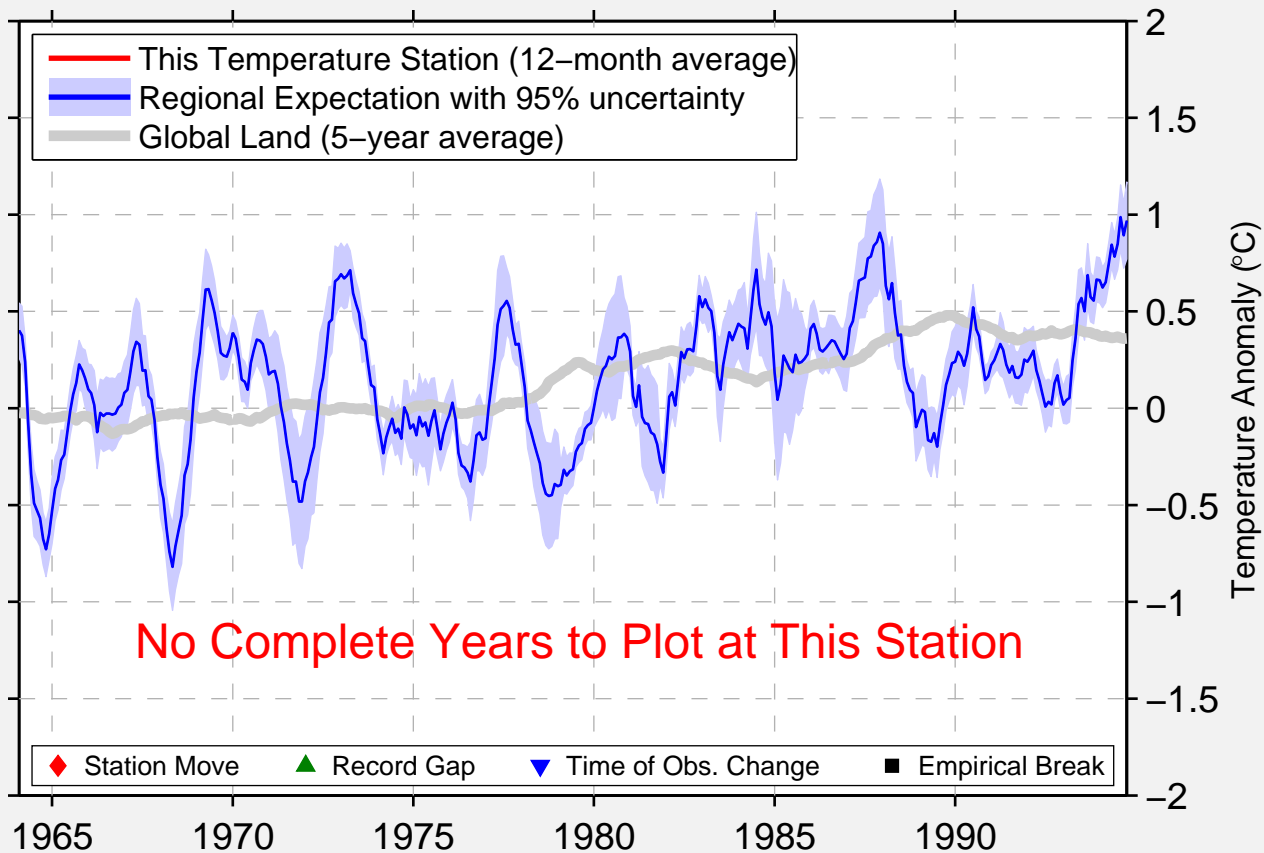

CATALAO

18.183 S, 47.950 W (Brazil)

Data Quality Controlled and Aligned at Breakpoints

Berkeley Earth