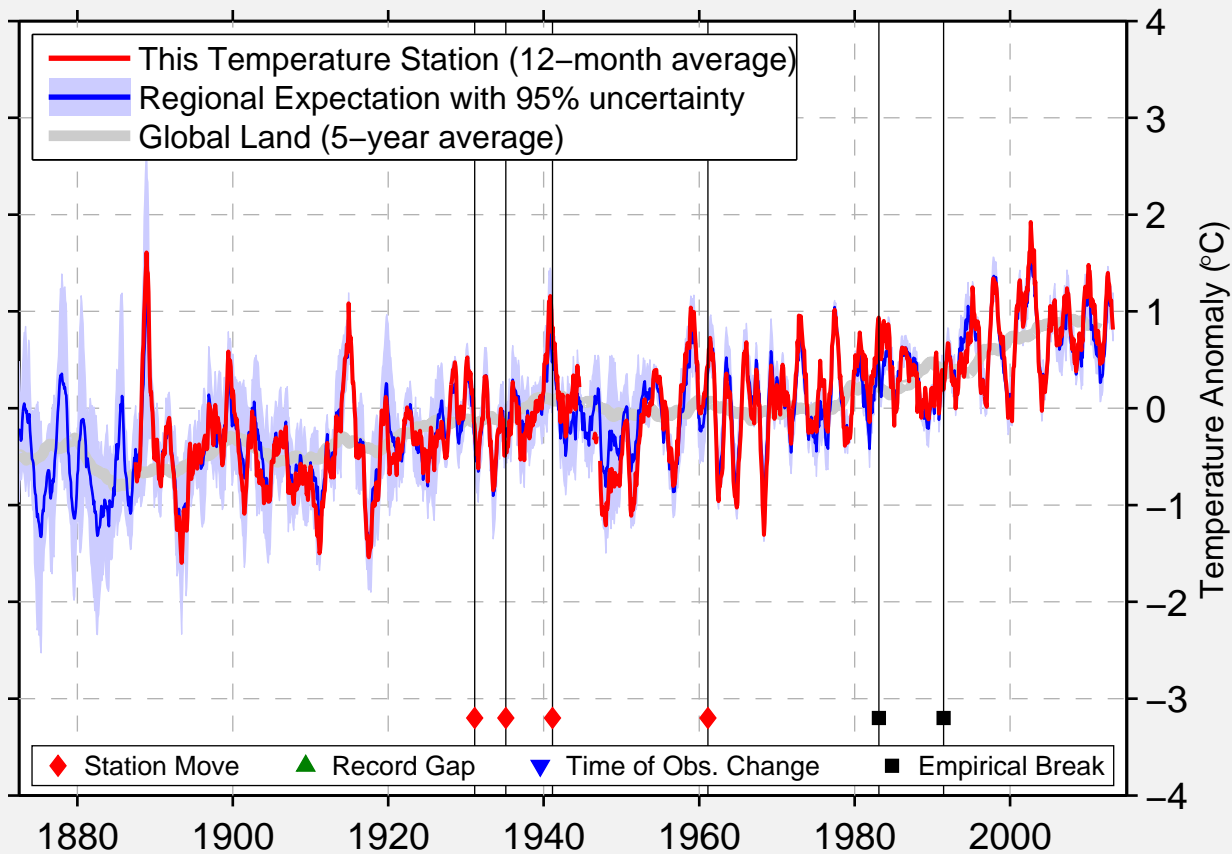

# SAO PAULO(M.DE SANTANA)

23.500 S, 46.617 W (Brazil)

Data Quality Controlled and Aligned at Breakpoints

Berkeley Earth