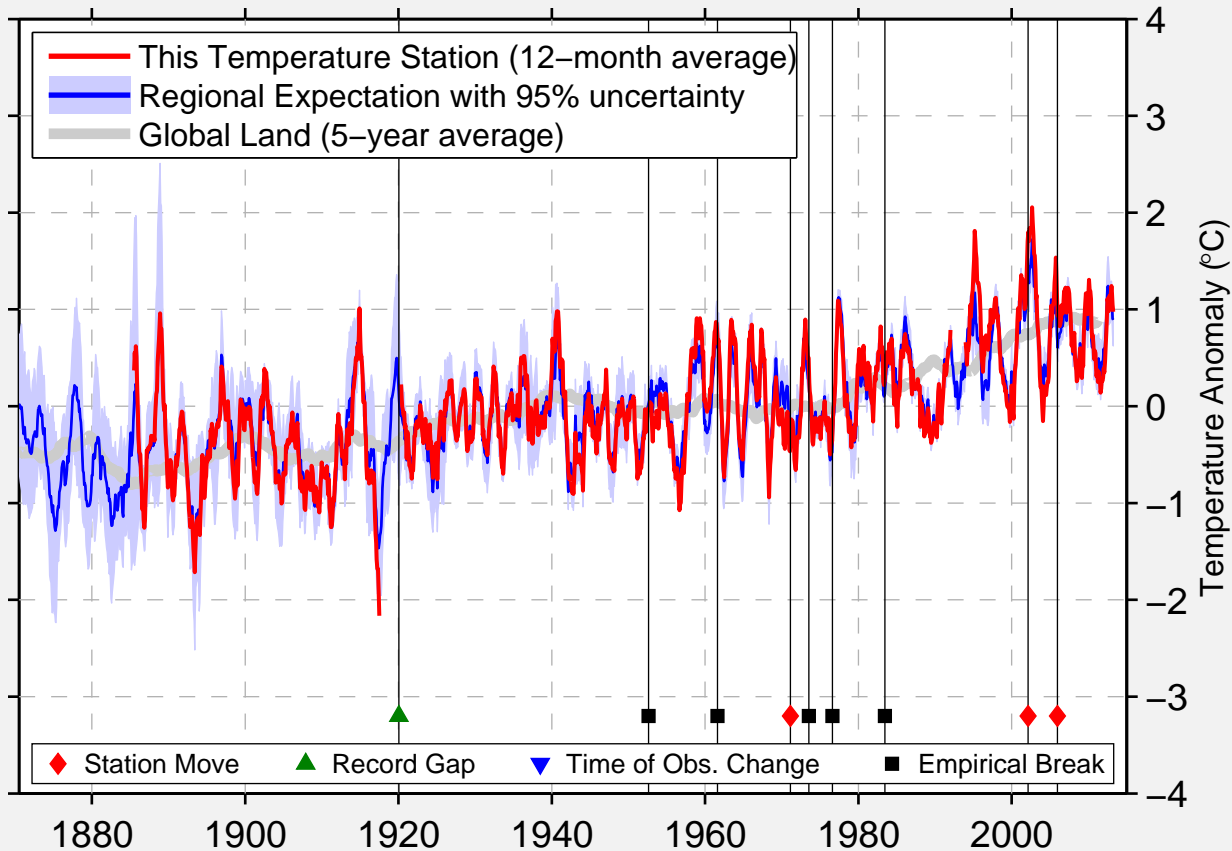

CURITIBA

25.433 S, 49.252 W (Brazil)

Data Quality Controlled and Aligned at Breakpoints

Berkeley Earth