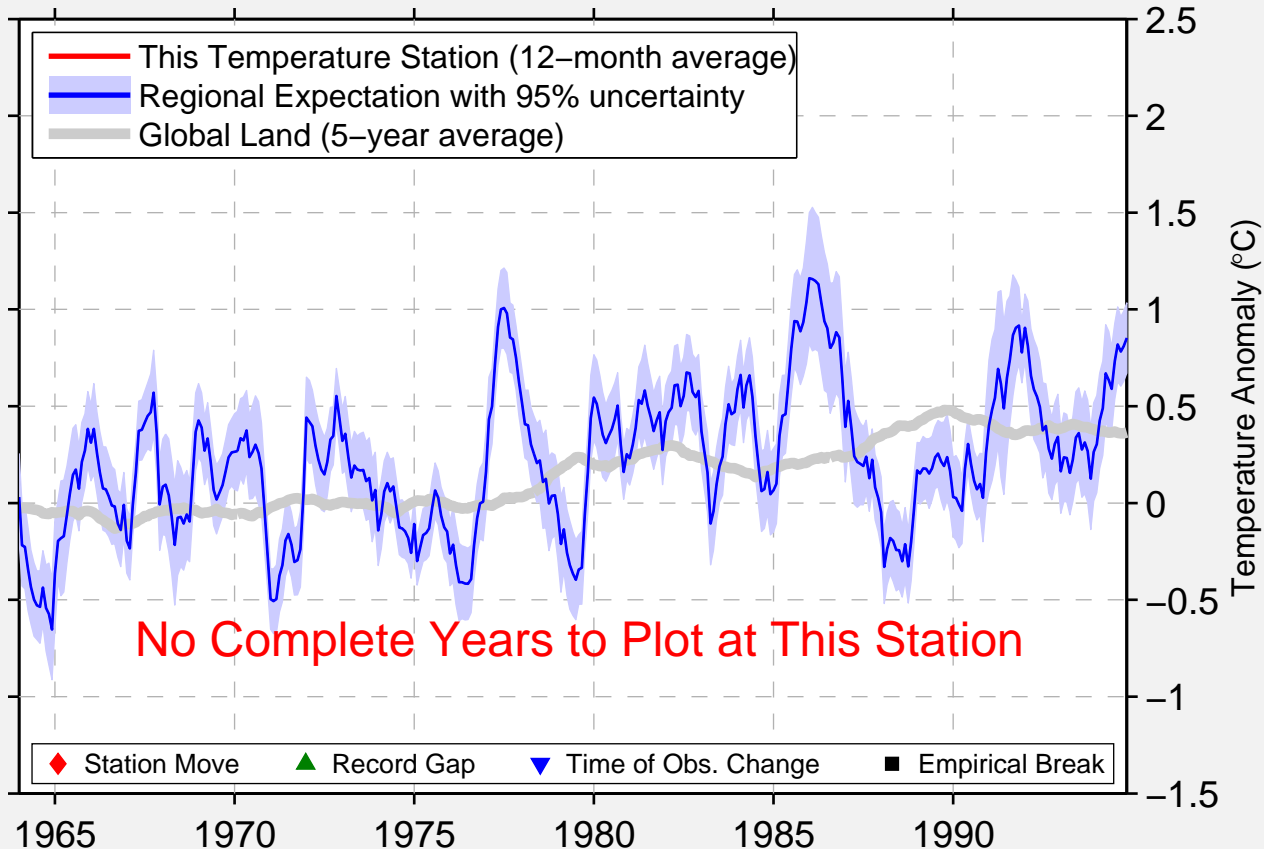

TORRES

29.333 S, 49.721 W (Brazil)

No Complete Years to Plot at This Station

◆ Station Move ▲ Record Gap ▼ Time of Obs. Change ■ Empirical Break