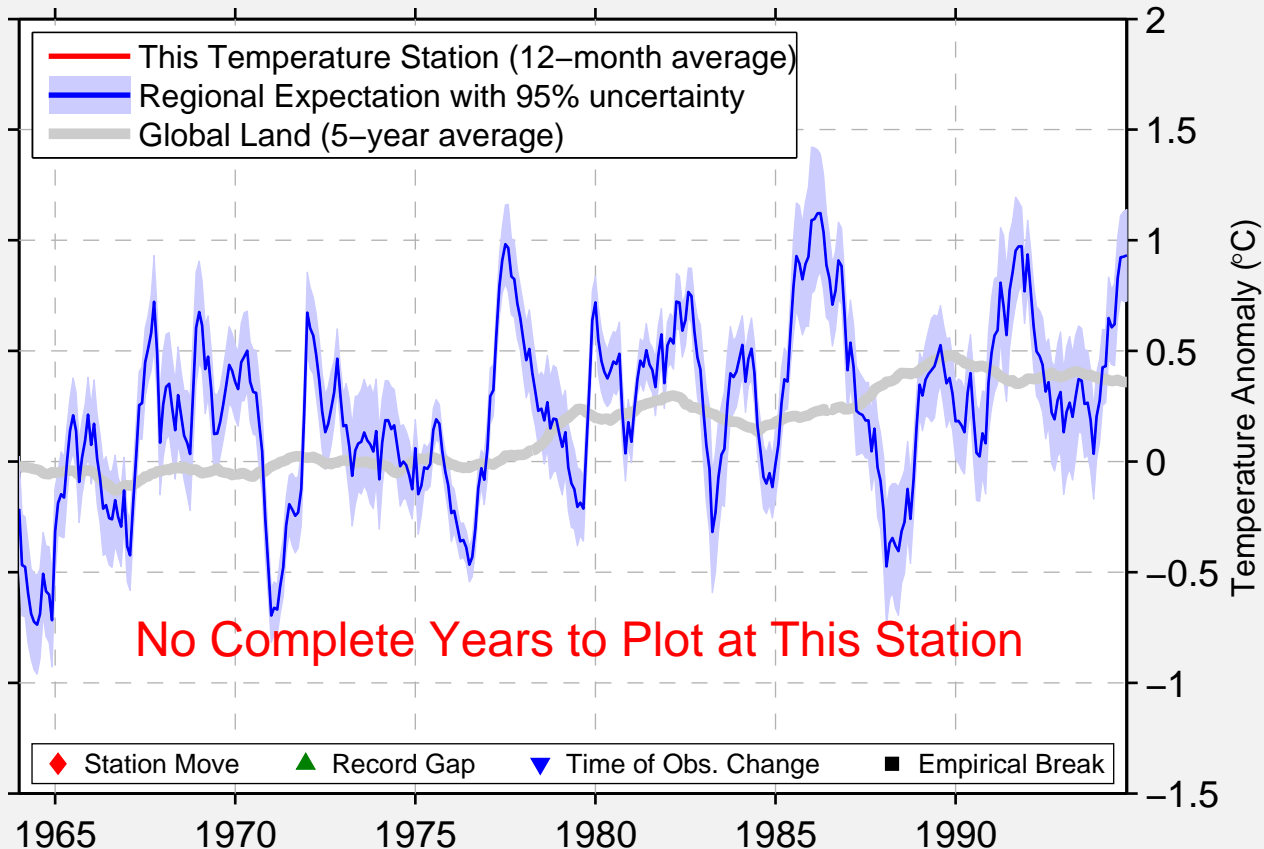

ENCRUZILHADA DO SUL

30.533 S, 52.517 W (Brazil)

No Complete Years to Plot at This Station

◆ Station Move ▲ Record Gap ▼ Time of Obs. Change ■ Empirical Break