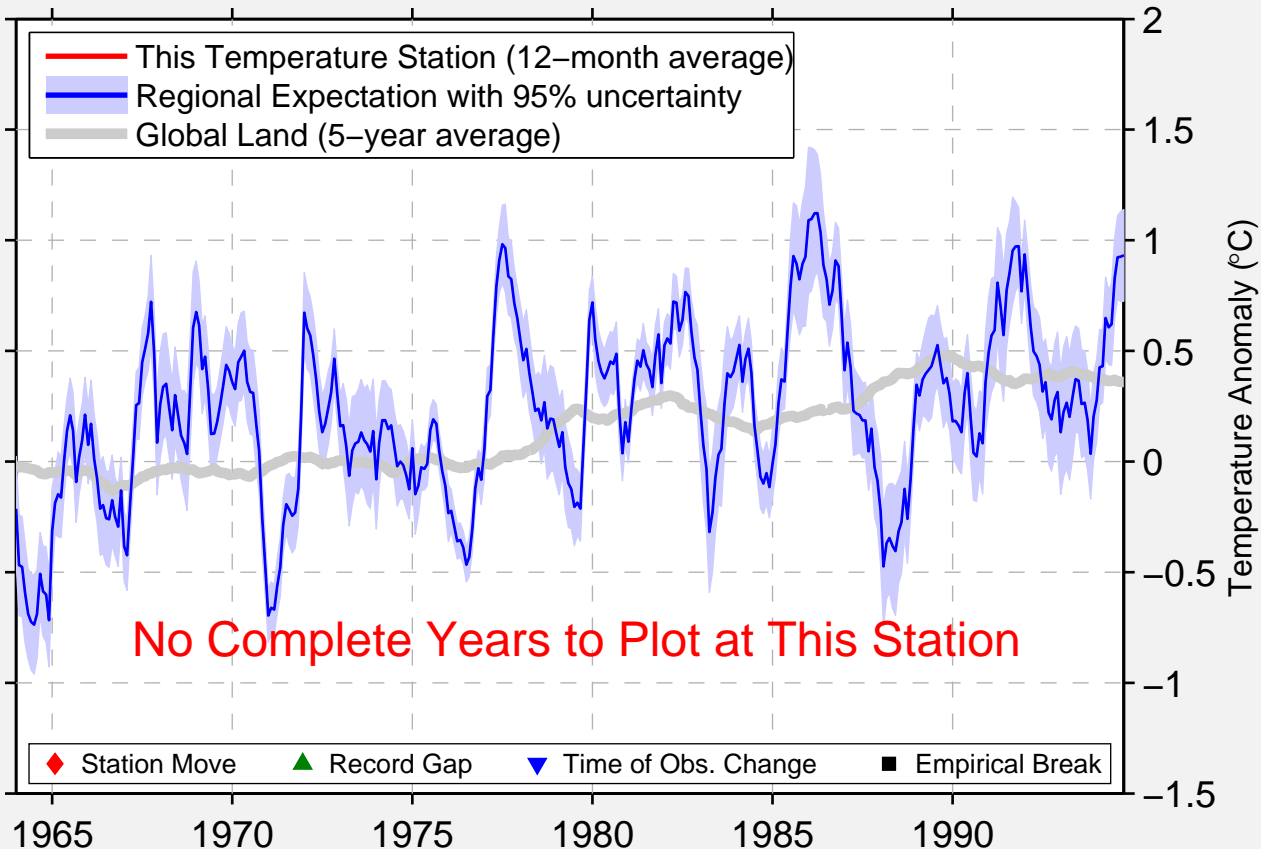

# RIO GRANDE

32.017 S, 52.083 W (Brazil)

No Complete Years to Plot at This Station

◆ Station Move    ▲ Record Gap    ▼ Time of Obs. Change    ■ Empirical Break