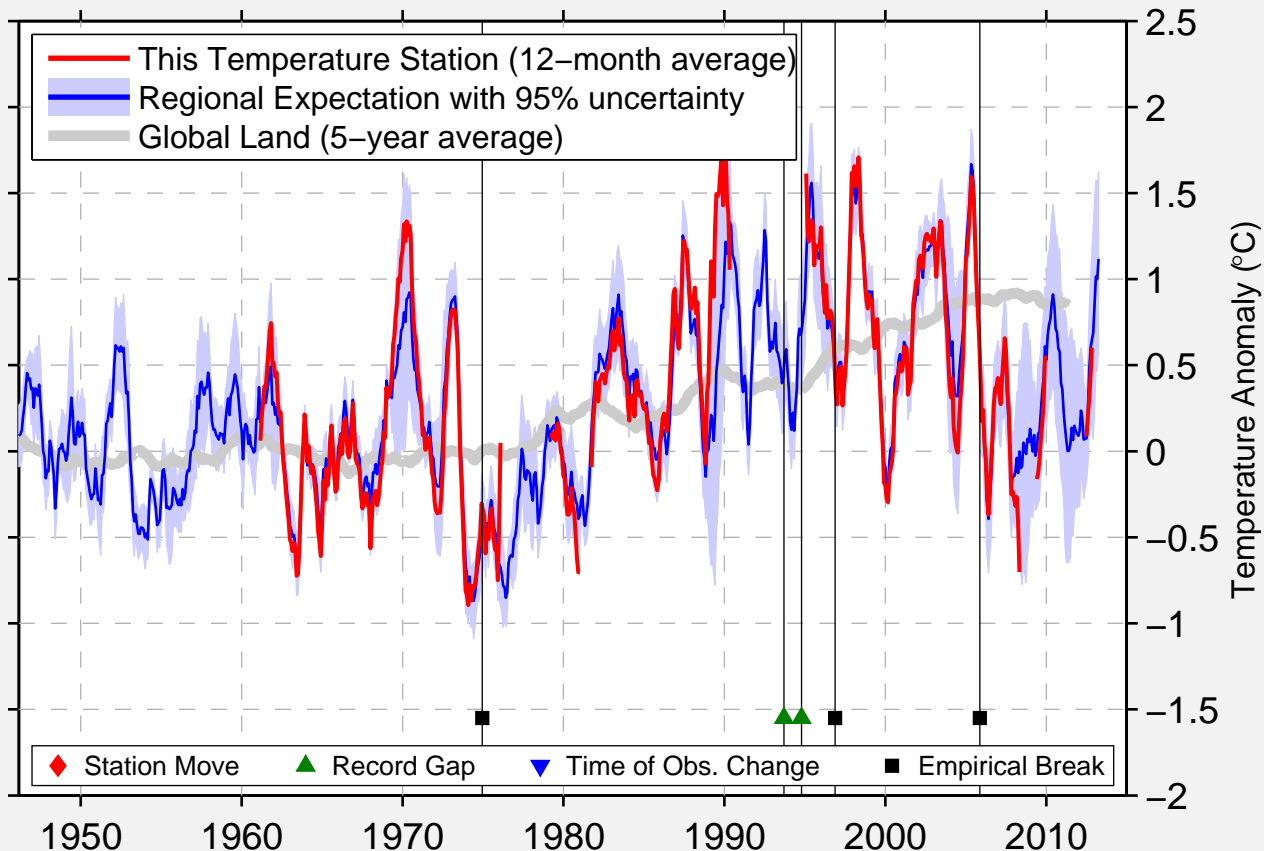

SHAKAWE

18.367 S, 21.850 E (Botswana)

Data Quality Controlled and Aligned at Breakpoints

Berkeley Earth