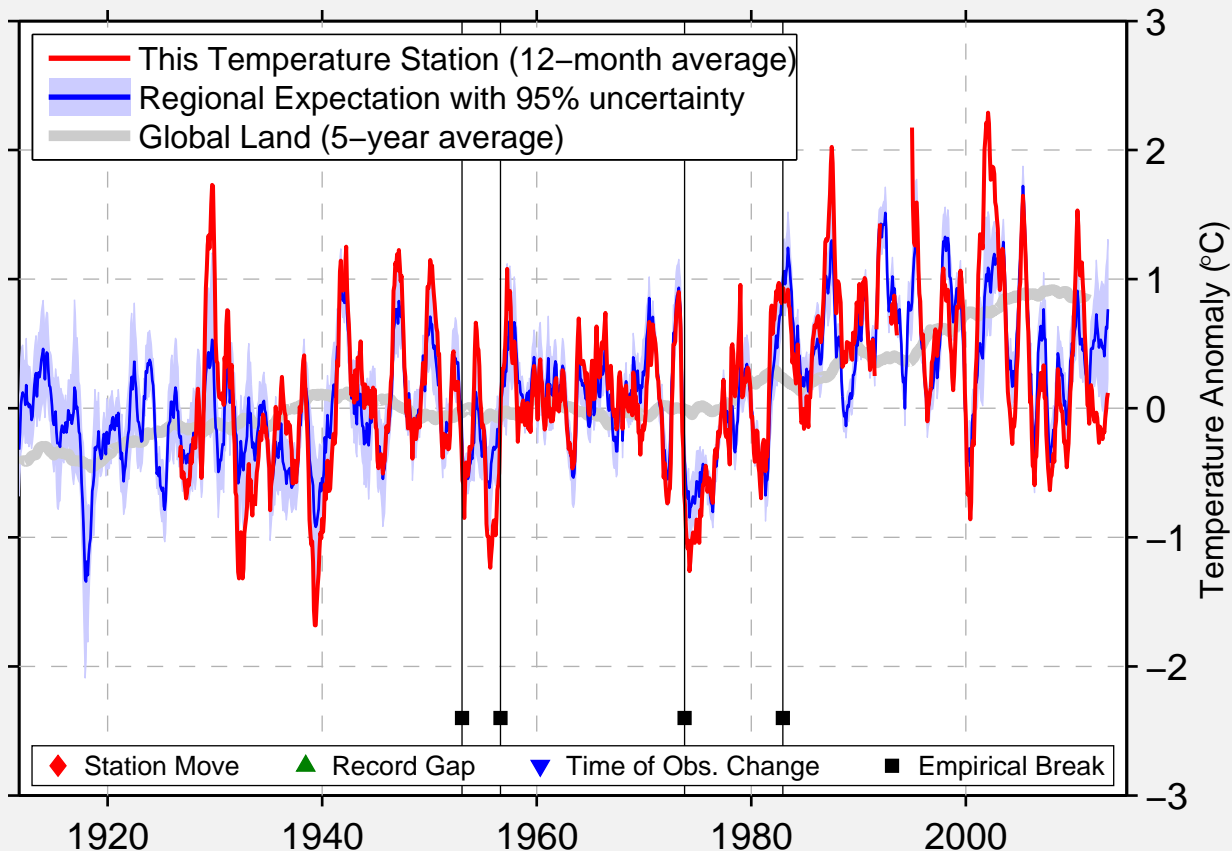

# FRANCISTOWN

21.183 S, 27.483 E (Botswana)

Data Quality Controlled and Aligned at Breakpoints

Berkeley Earth