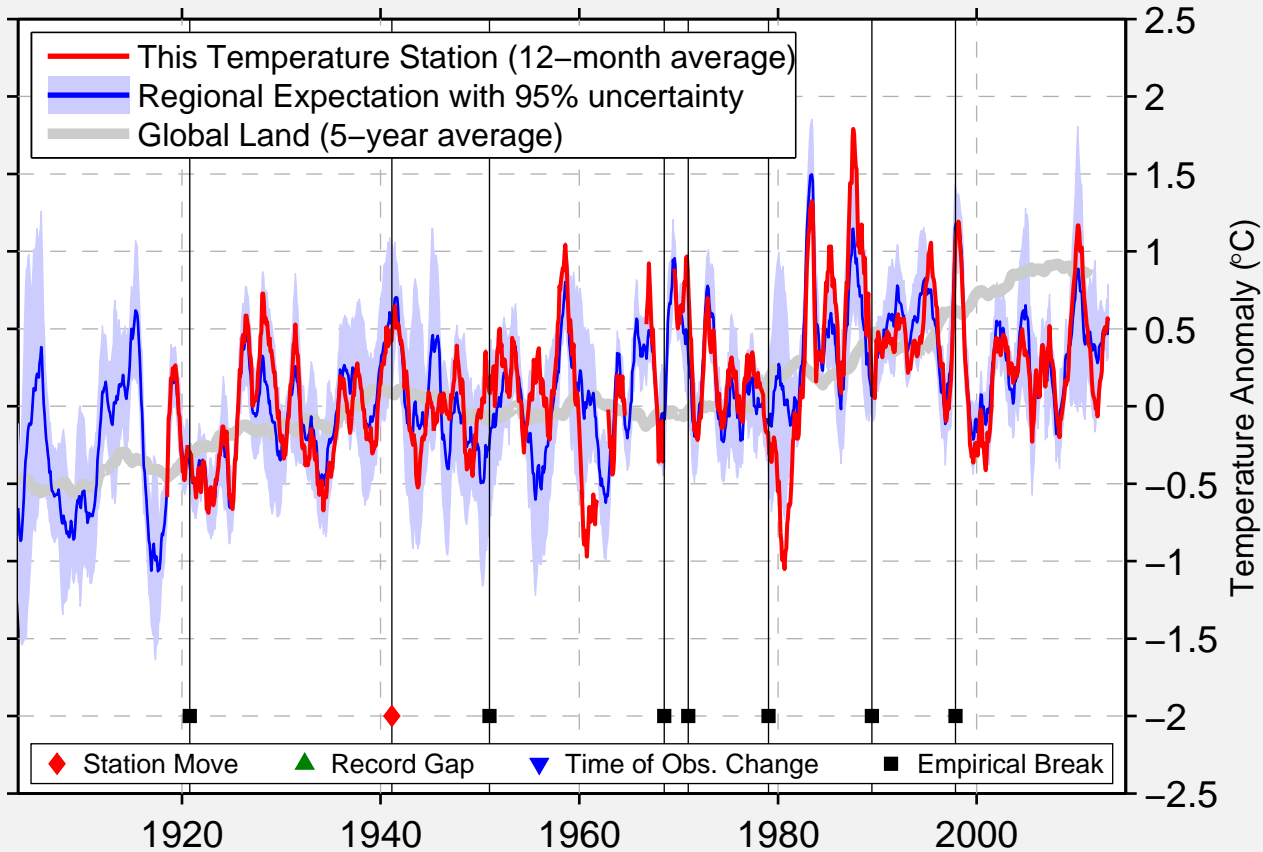

# LA PAZ/ALTO

16.517 S, 68.183 W (Bolivia)

Data Quality Controlled and Aligned at Breakpoints

Berkeley Earth