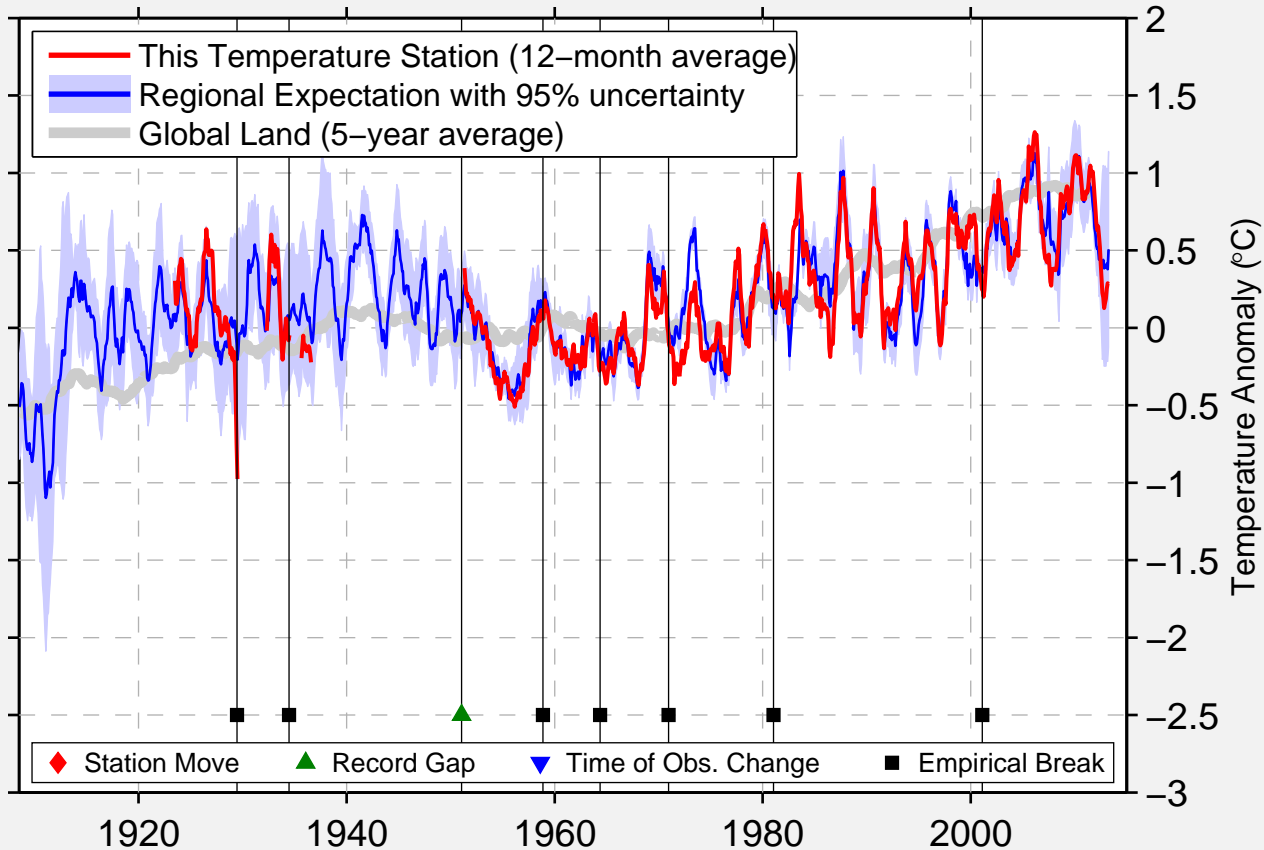

# NA TITINGOU

10.317 N, 1.383 E (Benin)

Data Quality Controlled and Aligned at Breakpoints

Berkeley Earth