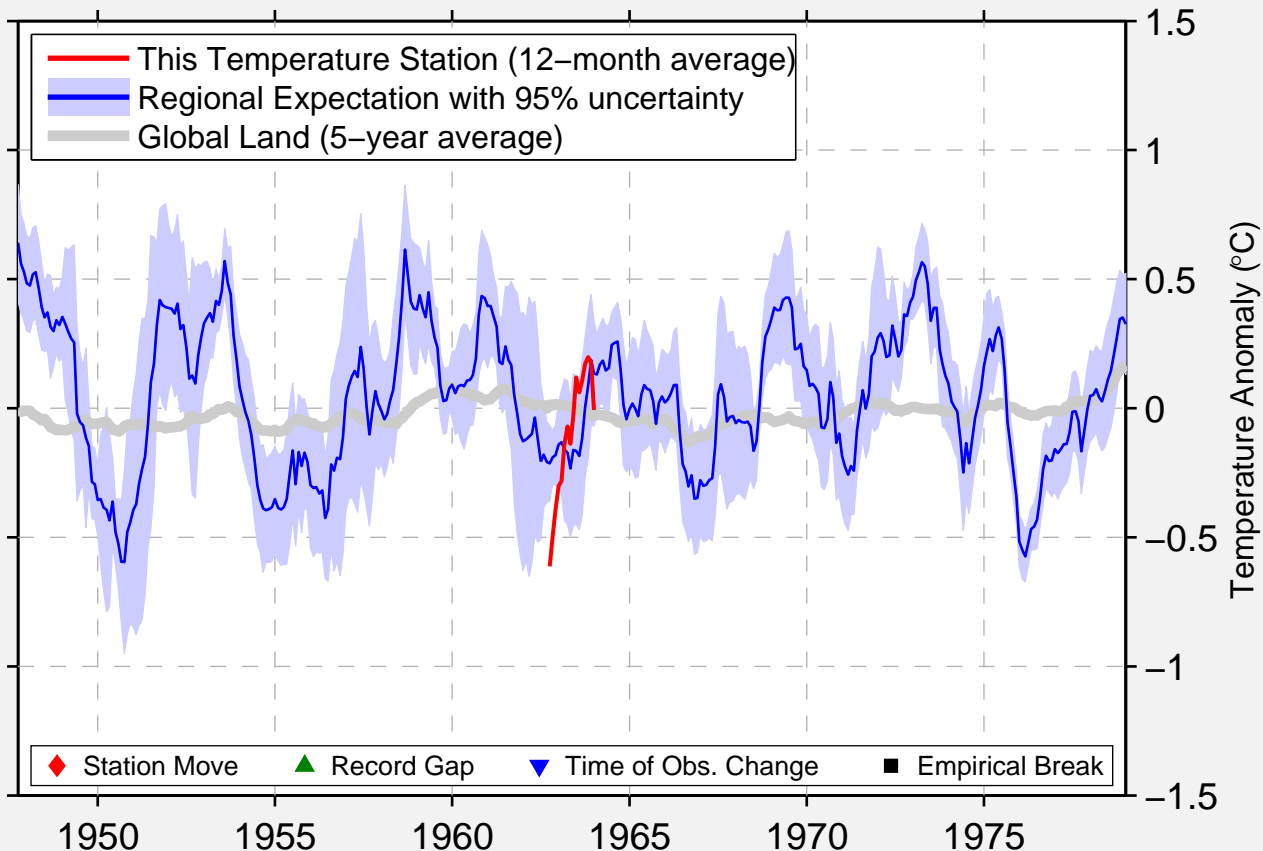

# ST JOHNS COLLEGE BRITISH HONDUR

17.517 N, 88.200 W (Belize)

Data Quality Controlled and Aligned at Breakpoints

Berkeley Earth