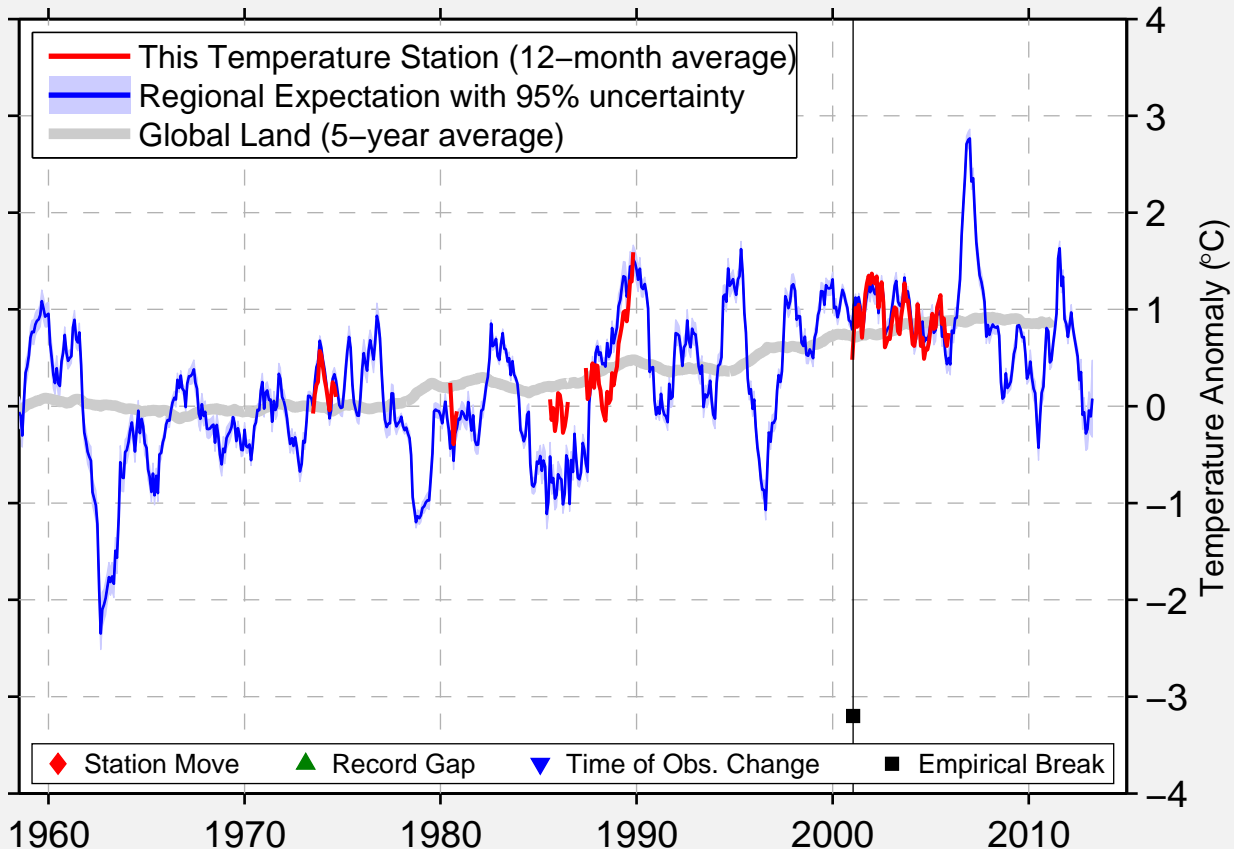

# BRASSCHAAT

51.333 N, 4.500 E (Belgium and Luxembourg)

◆ Station Move    ▲ Record Gap    ▼ Time of Obs. Change    ■ Empirical Break

Data Quality Controlled and Aligned at Breakpoints

Berkeley Earth