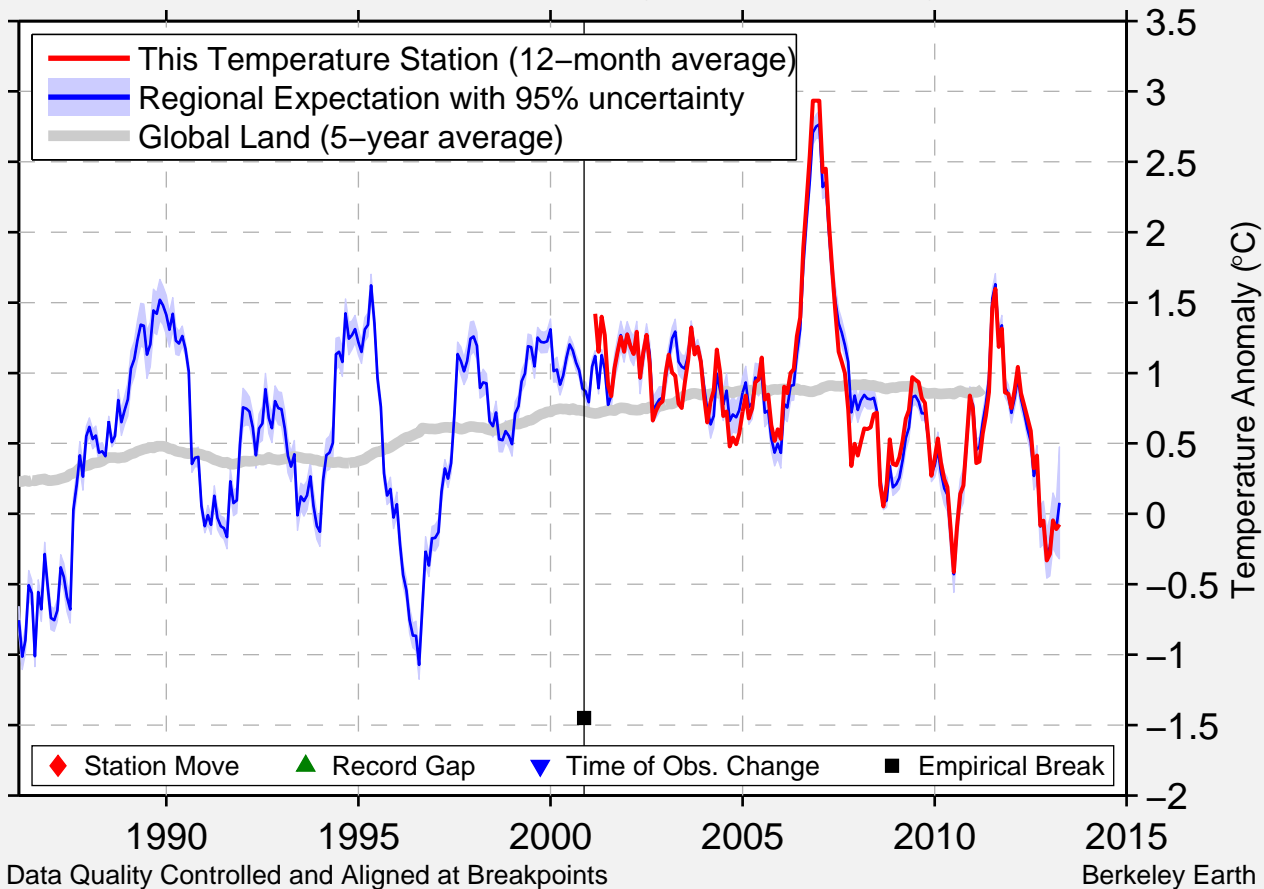

SCHAFFEN

51.000 N, 5.067 E (Belgium and Luxembourg)

Data Quality Controlled and Aligned at Breakpoints

Berkeley Earth