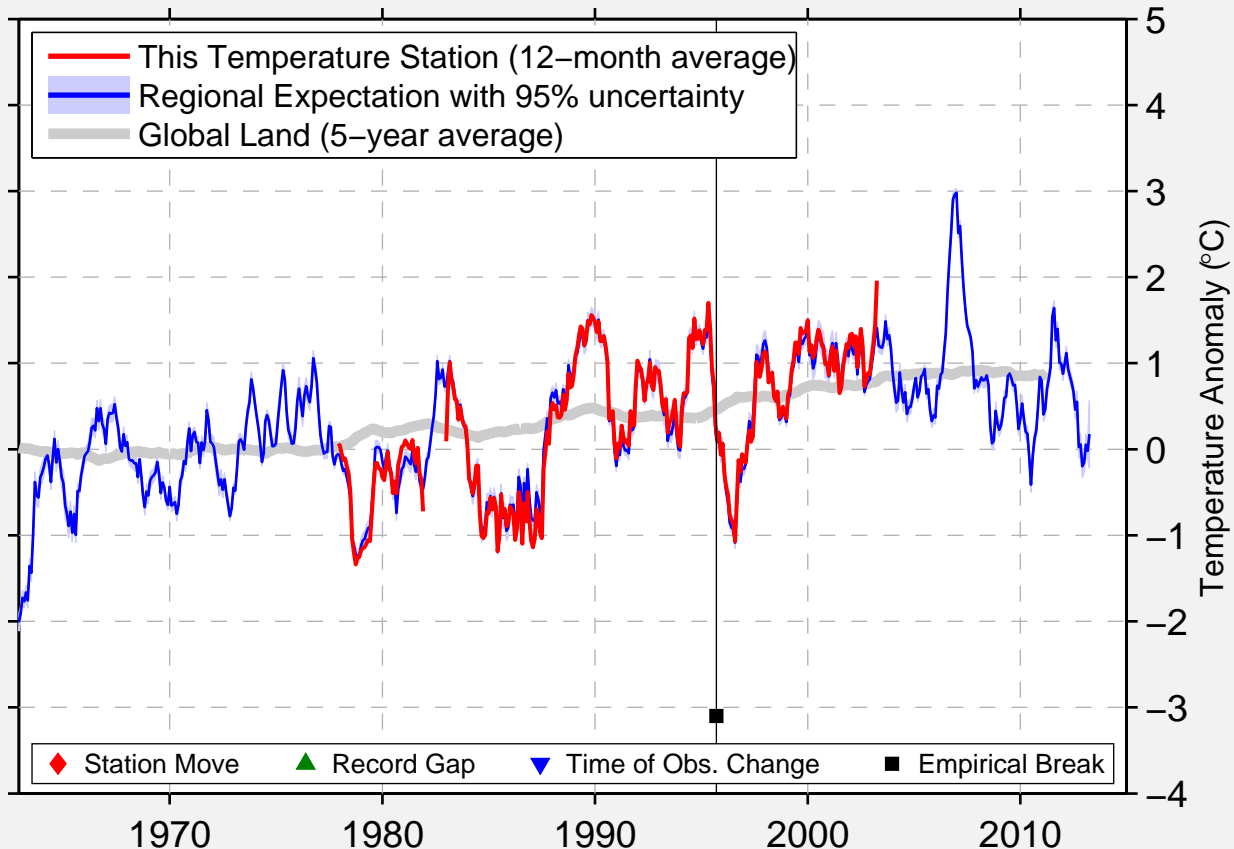

GENK

50.933 N, 5.500 E (Belgium and Luxembourg)

Data Quality Controlled and Aligned at Breakpoints

Berkeley Earth