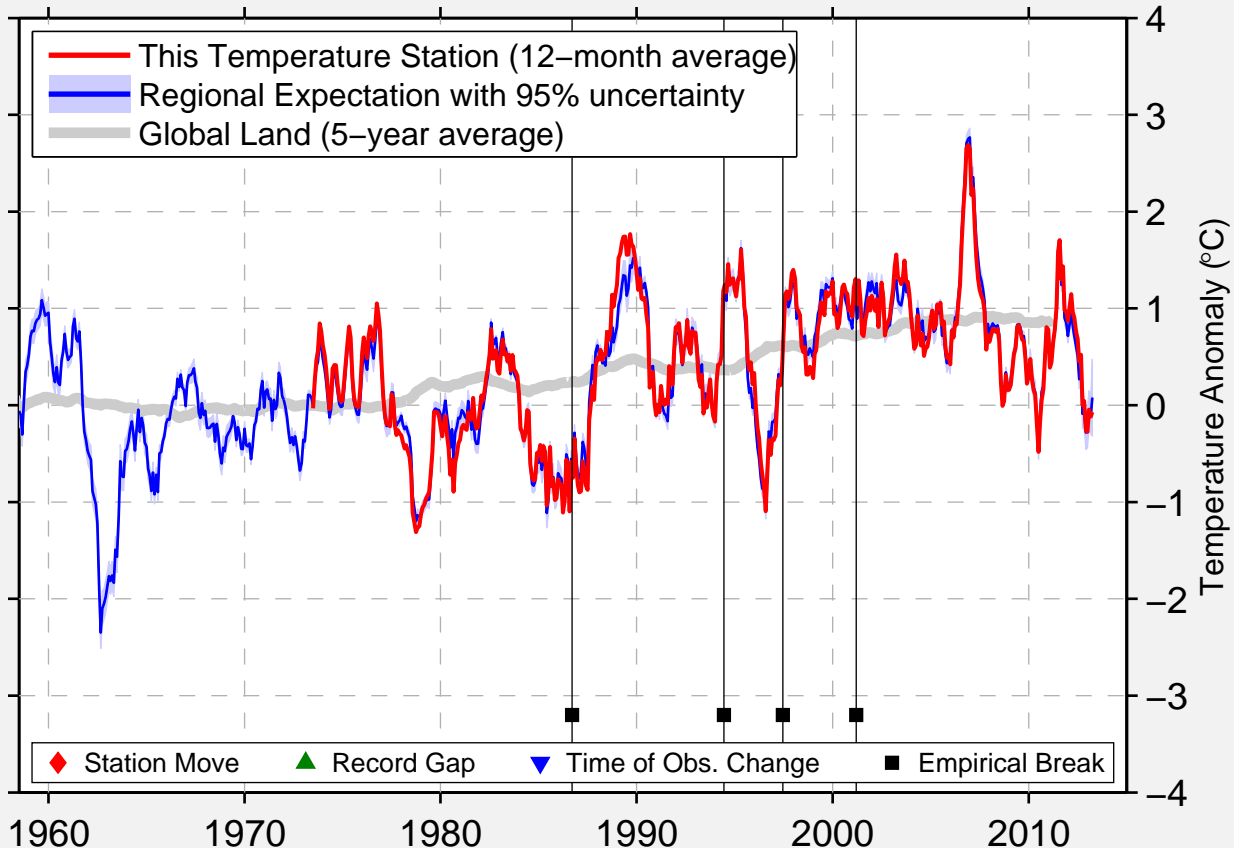

FLORENNES

50.233 N, 4.650 E (Belgium and Luxembourg)

Data Quality Controlled and Aligned at Breakpoints

Berkeley Earth