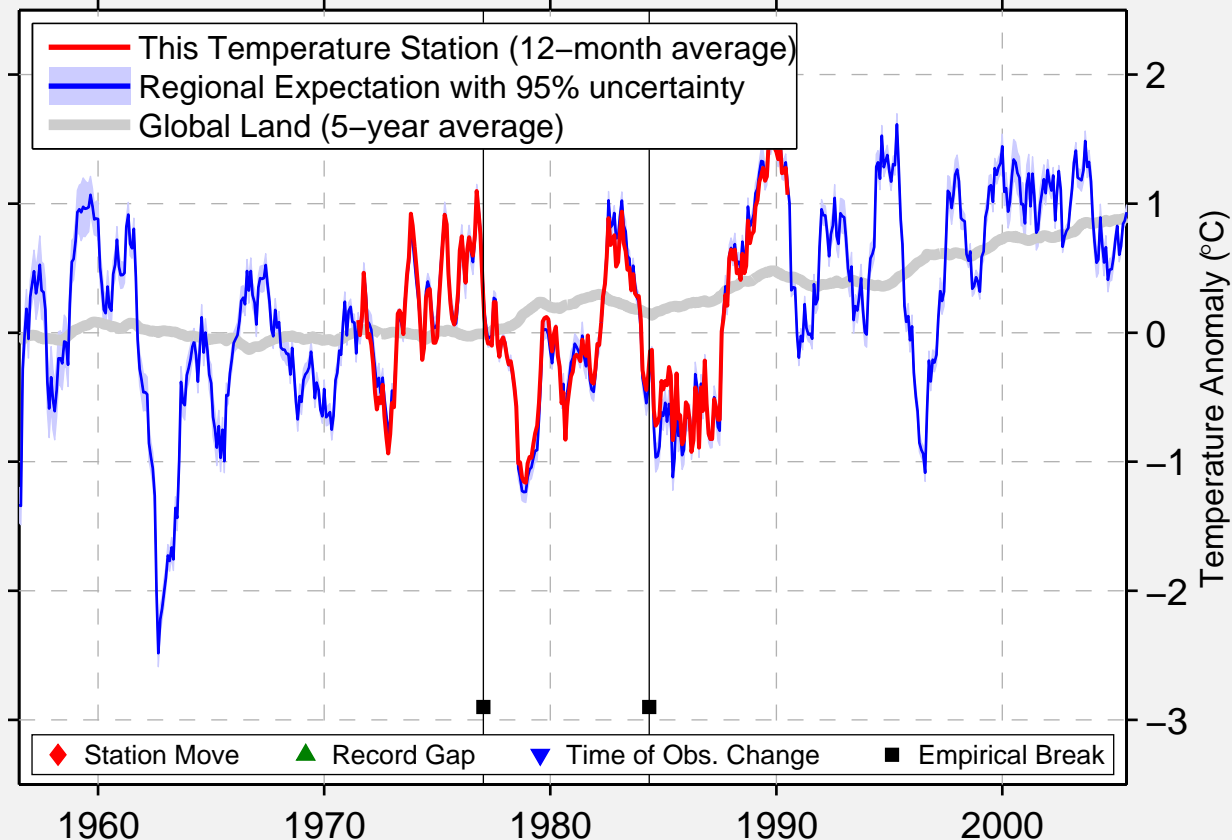

CLERVAUX

50.050 N, 6.017 E (Belgium and Luxembourg)

Data Quality Controlled and Aligned at Breakpoints

Berkeley Earth