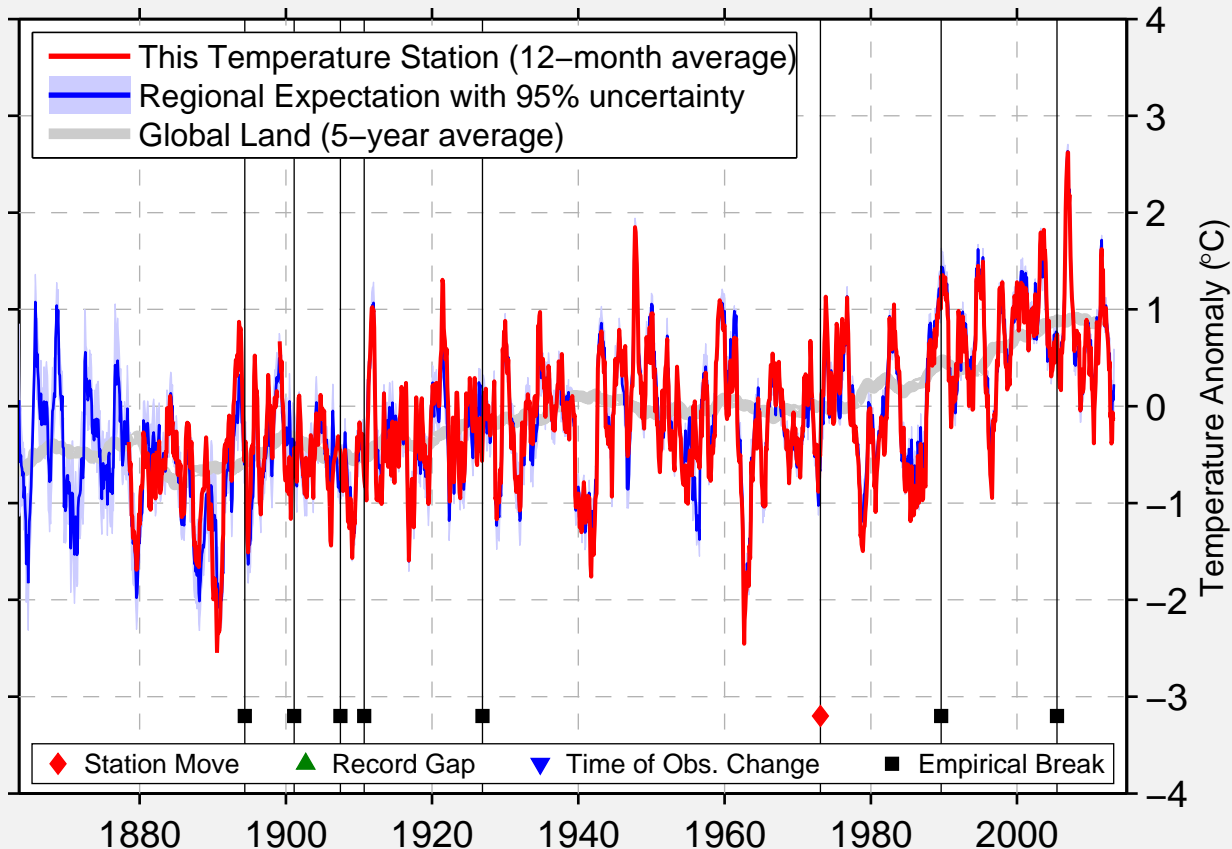

# LUXEMBOURG/LUXEMBOURG

49.543 N, 6.085 E (Belgium and Luxembourg)

Data Quality Controlled and Aligned at Breakpoints

Berkeley Earth