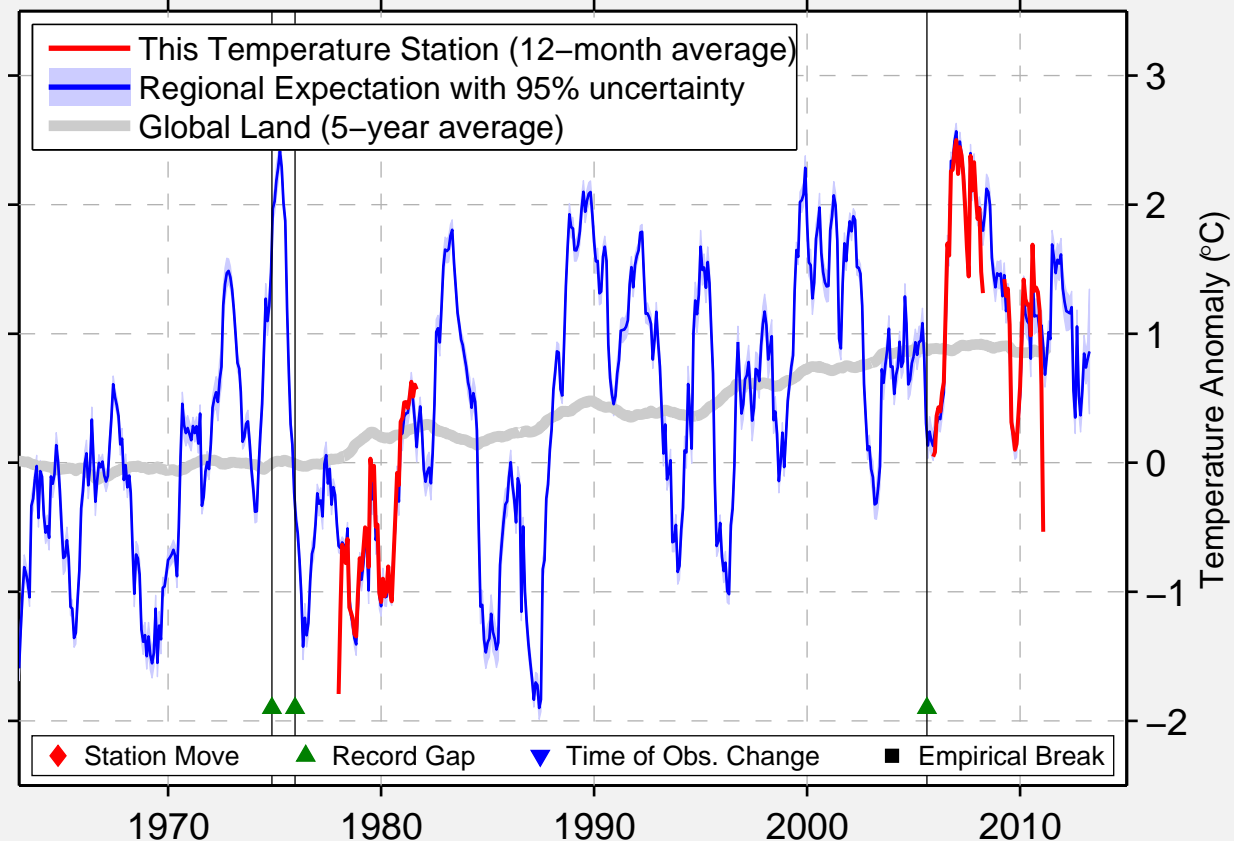

POLOTSK BYELORUSSIA FORMER

55.471 N, 28.760 E (Belarus)

Data Quality Controlled and Aligned at Breakpoints

Berkeley Earth