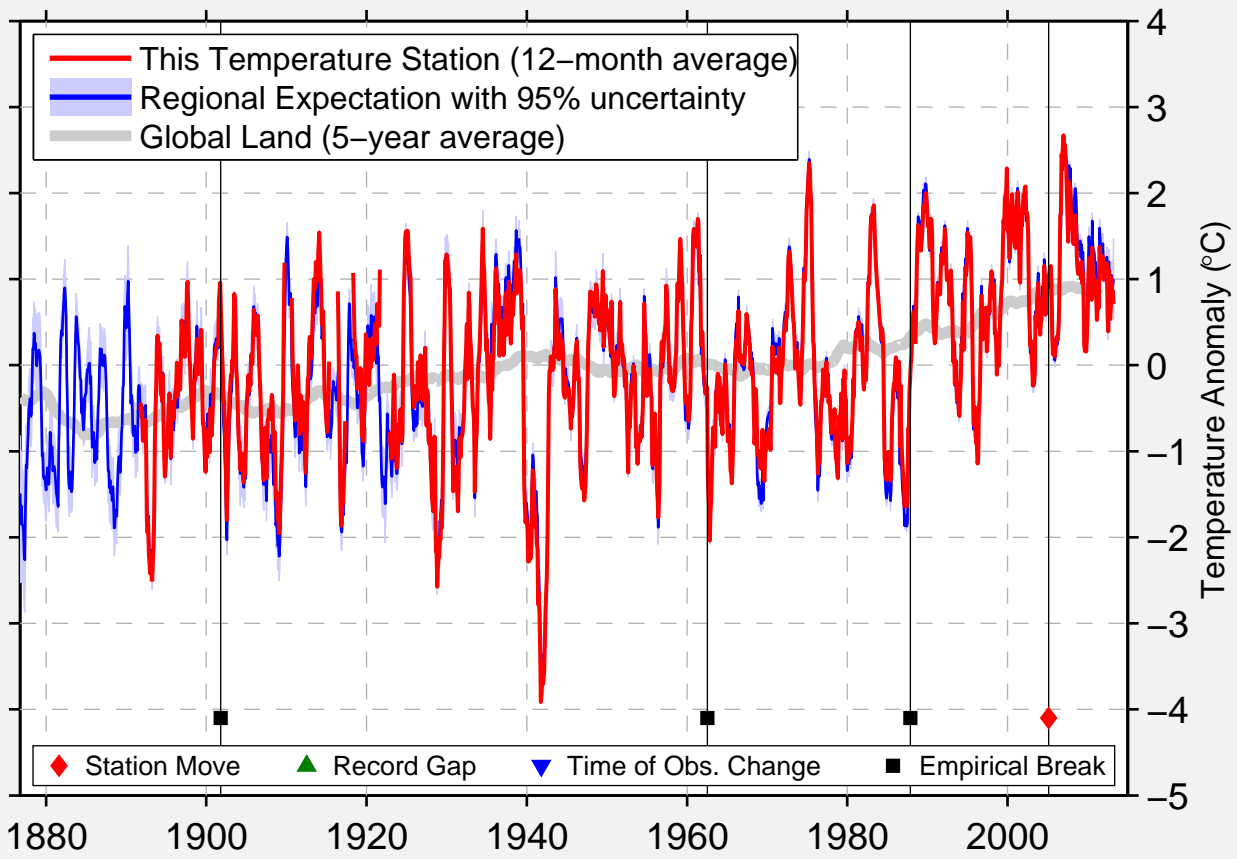

MINSK

53.899 N, 27.580 E (Belarus)

Data Quality Controlled and Aligned at Breakpoints

Berkeley Earth