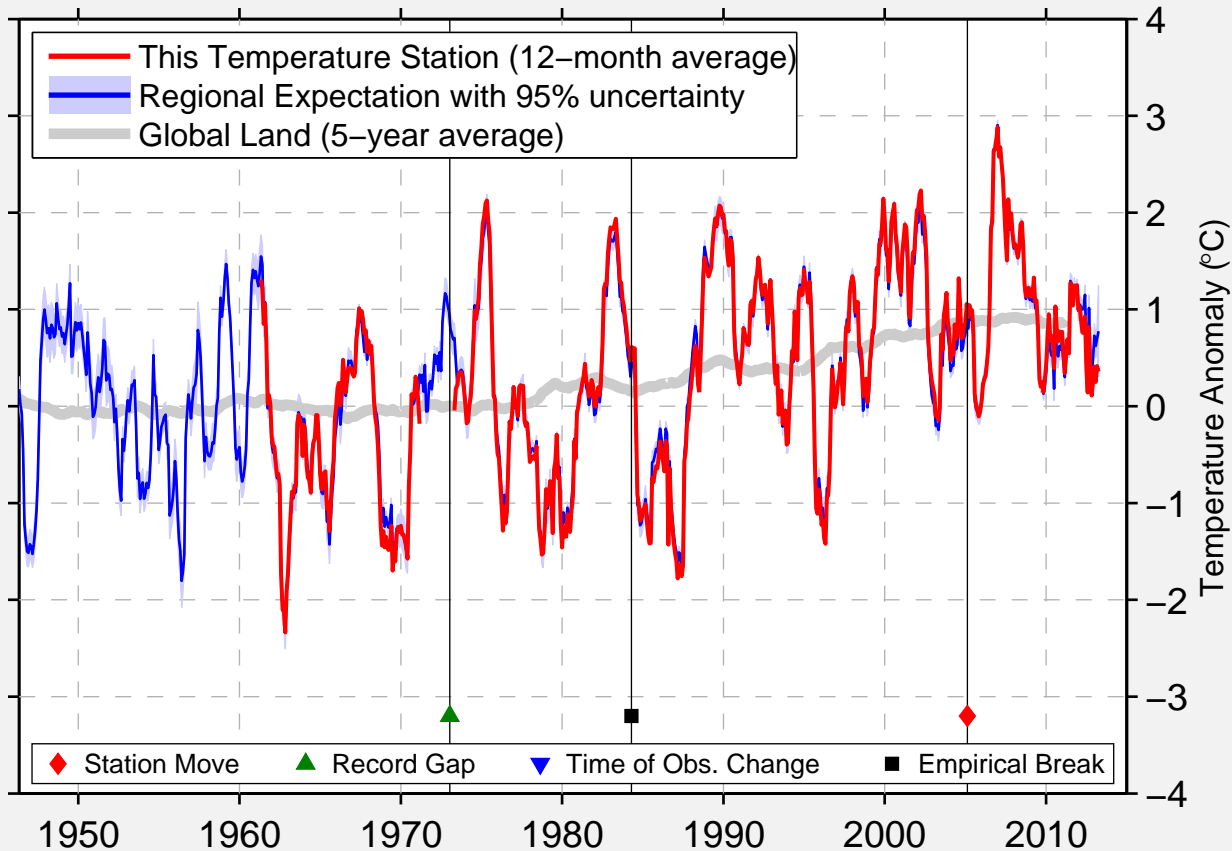

GRODNO BYELORUSSIA FORMER

53.672 N, 23.904 E (Belarus)

Data Quality Controlled and Aligned at Breakpoints

Berkeley Earth