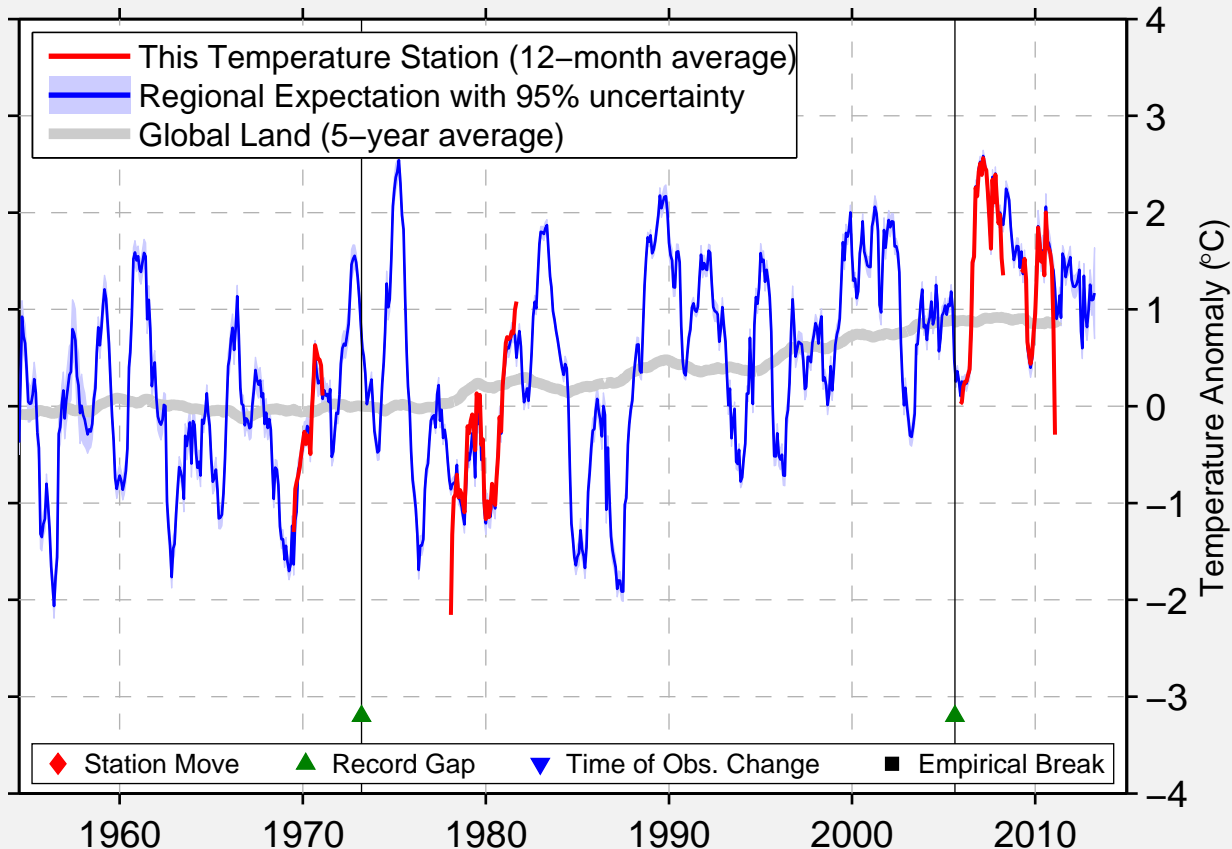

# SLAVGOROD BYELORUSSIA FORMER

53.451 N, 31.010 E (Belarus)

Data Quality Controlled and Aligned at Breakpoints

Berkeley Earth