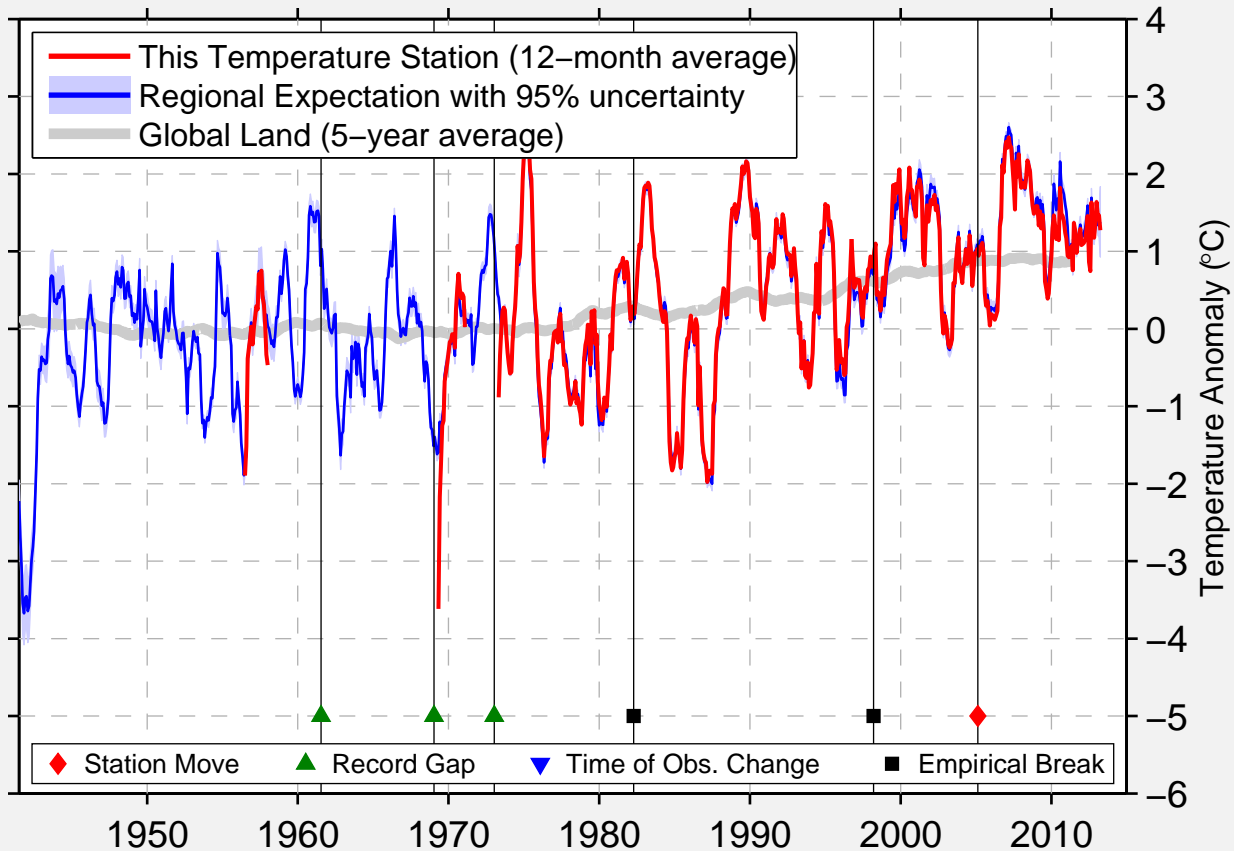

GOMEL BYELORUSSIA FORMER

52.472 N, 30.999 E (Belarus)

Data Quality Controlled and Aligned at Breakpoints

Berkeley Earth