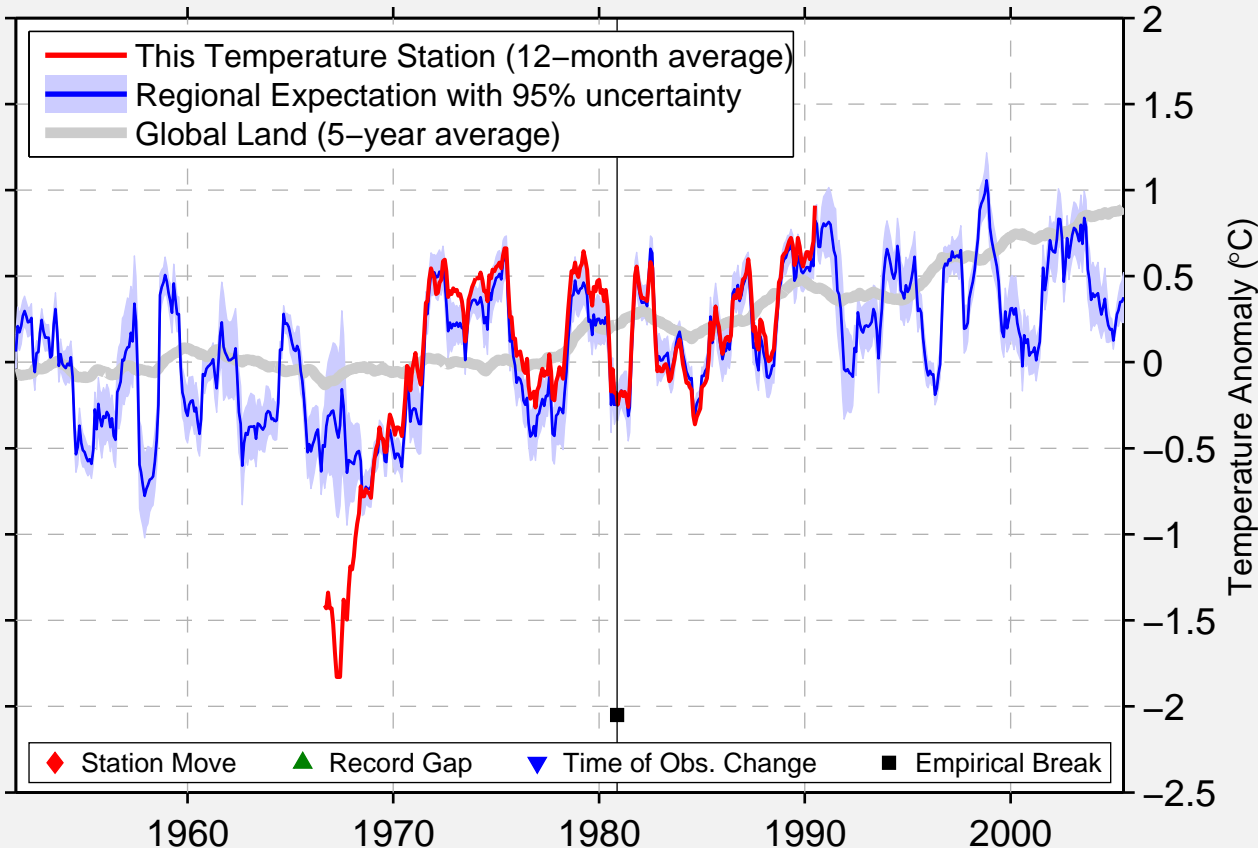

FREEPORT GRAND BAHAMA BAHAMAS

26.553 N, 78.700 W (Bahamas, The)

Data Quality Controlled and Aligned at Breakpoints

Berkeley Earth