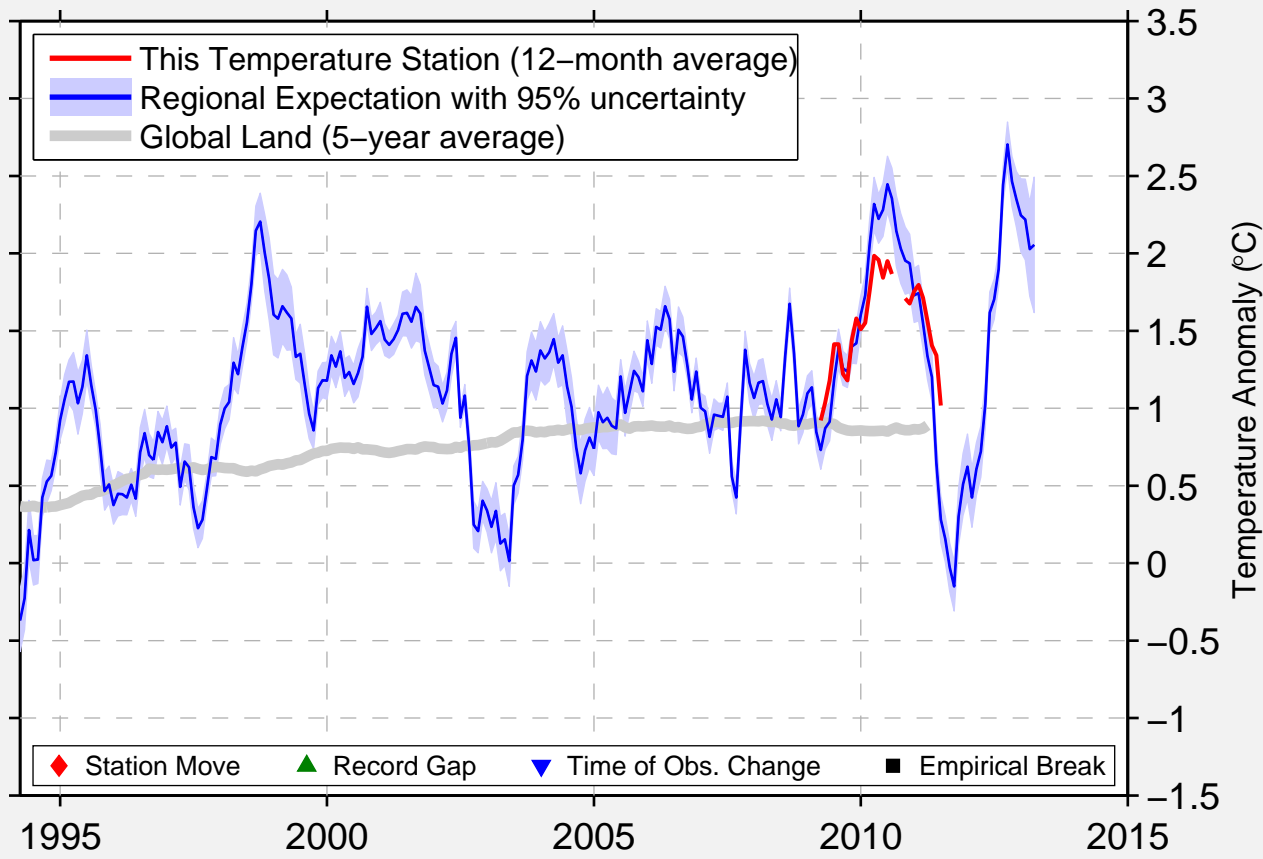

EVLA KH AIRPORT

40.617 N, 47.150 E (Azerbaijan)

Data Quality Controlled and Aligned at Breakpoints

Berkeley Earth