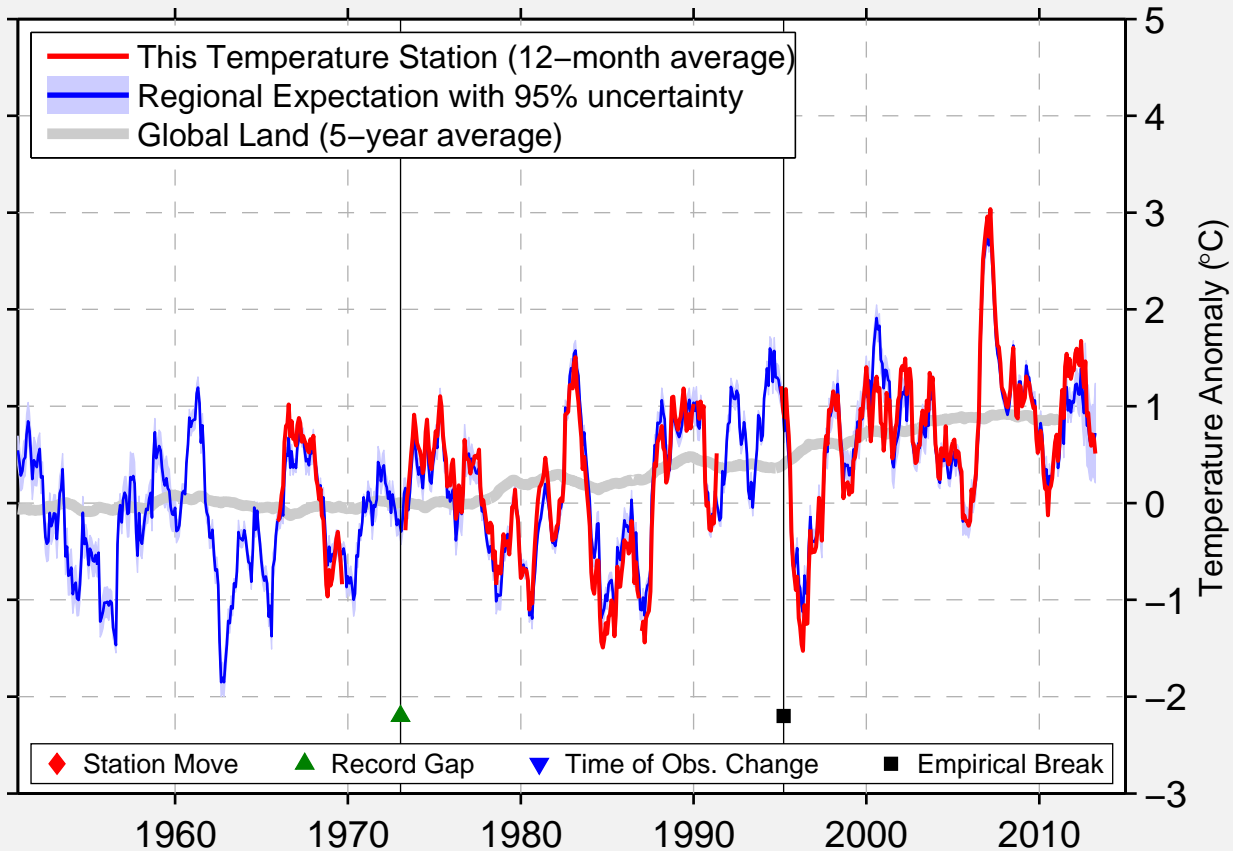

# RETZ

48.764 N, 15.945 E (Austria)

Data Quality Controlled and Aligned at Breakpoints

Berkeley Earth