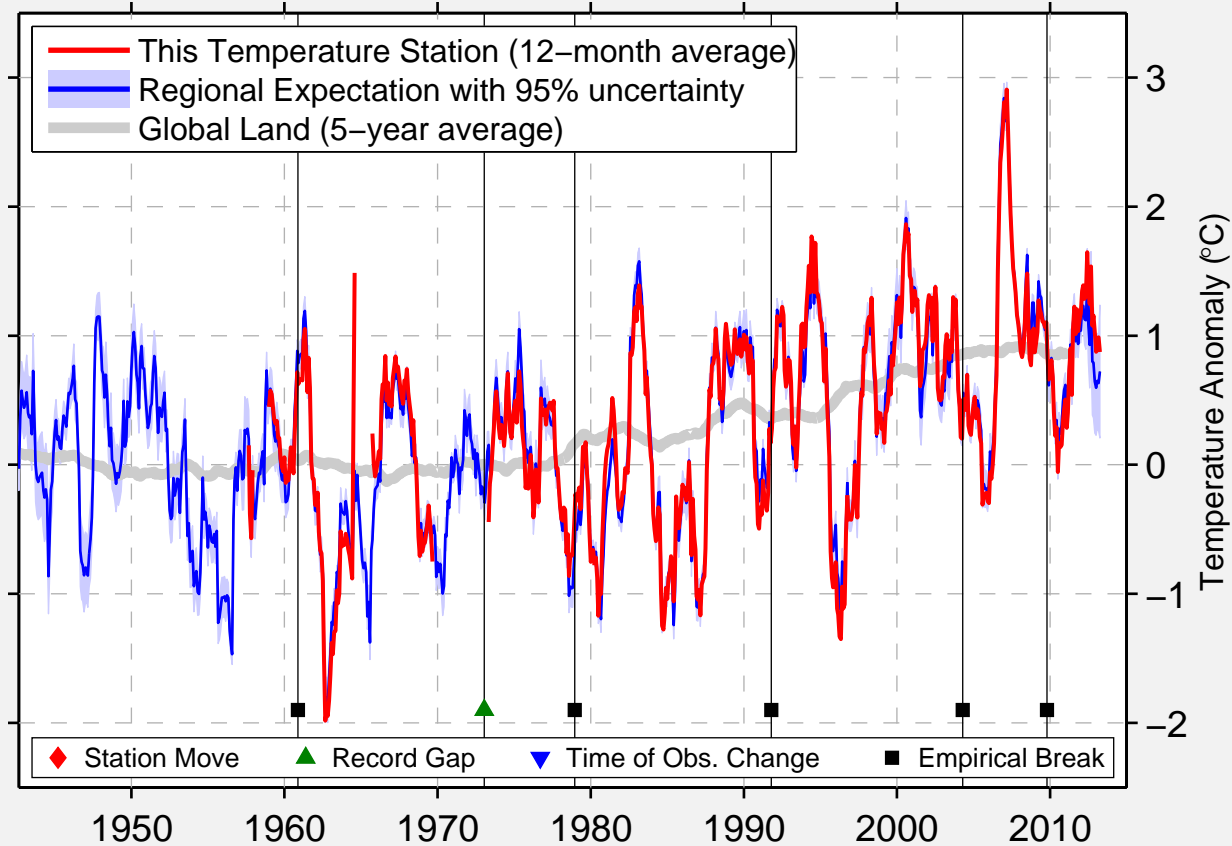

# WIEN/SCHWECHAT-FLUGHAFEN

48.114 N, 16.569 E (Austria)

Data Quality Controlled and Aligned at Breakpoints

Berkeley Earth