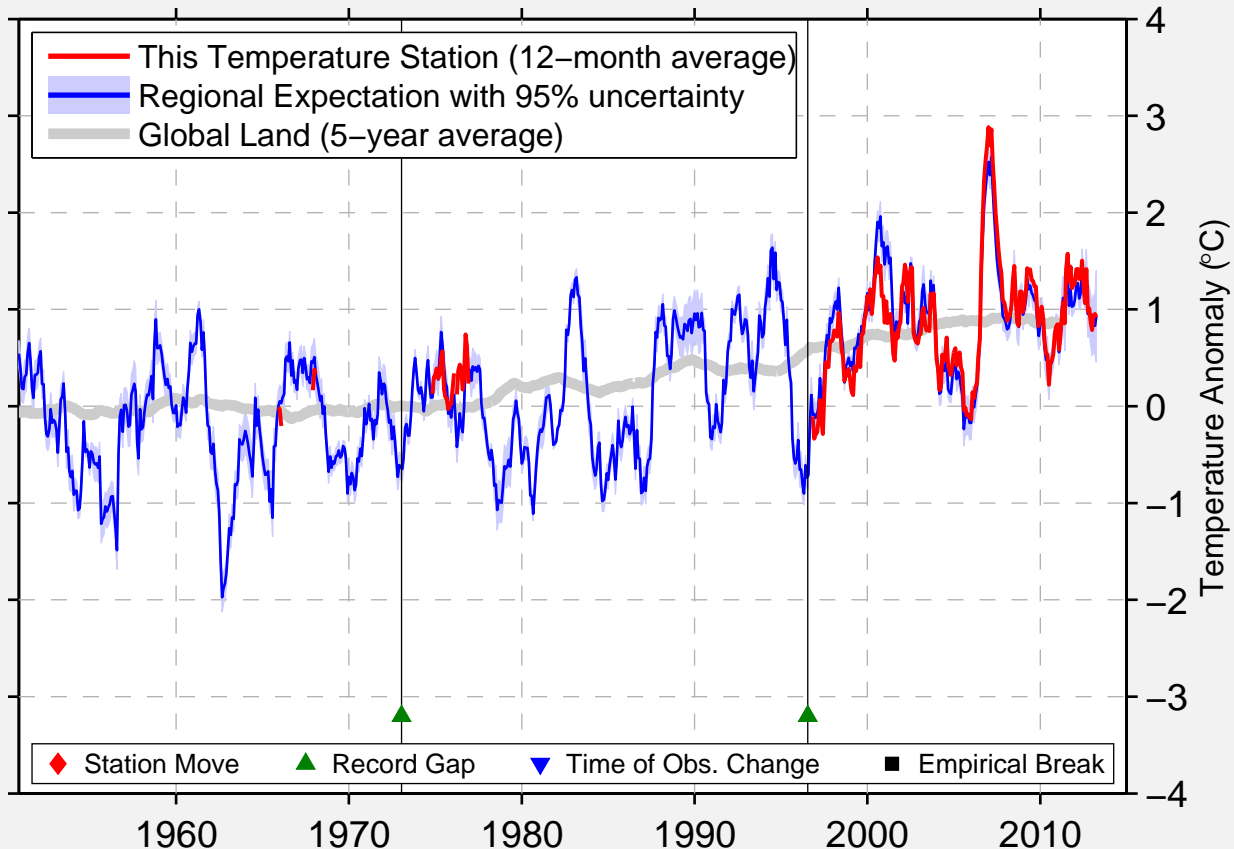

AMSTETTEN

48.108 N, 14.899 E (Austria)

Data Quality Controlled and Aligned at Breakpoints

Berkeley Earth