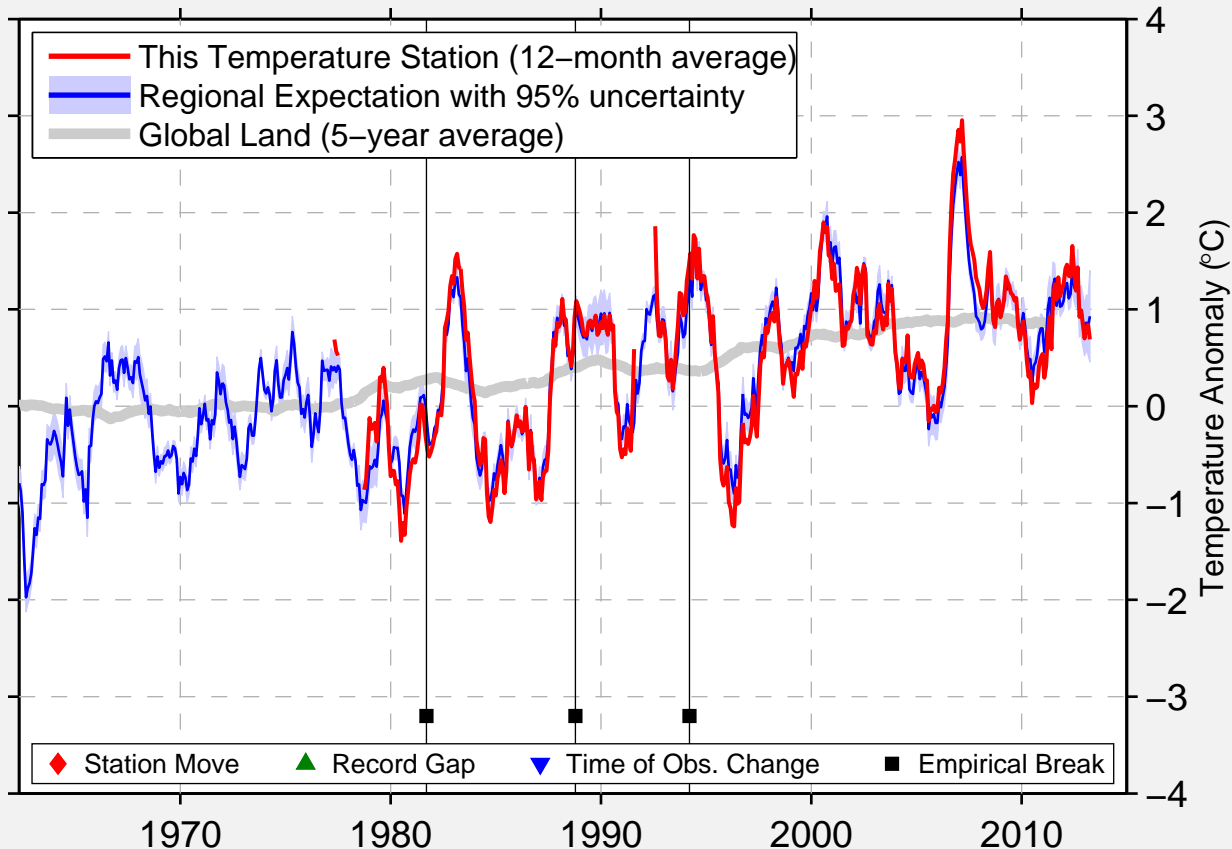

# EISENSTADT

47.852 N, 16.535 E (Austria)

Data Quality Controlled and Aligned at Breakpoints

Berkeley Earth