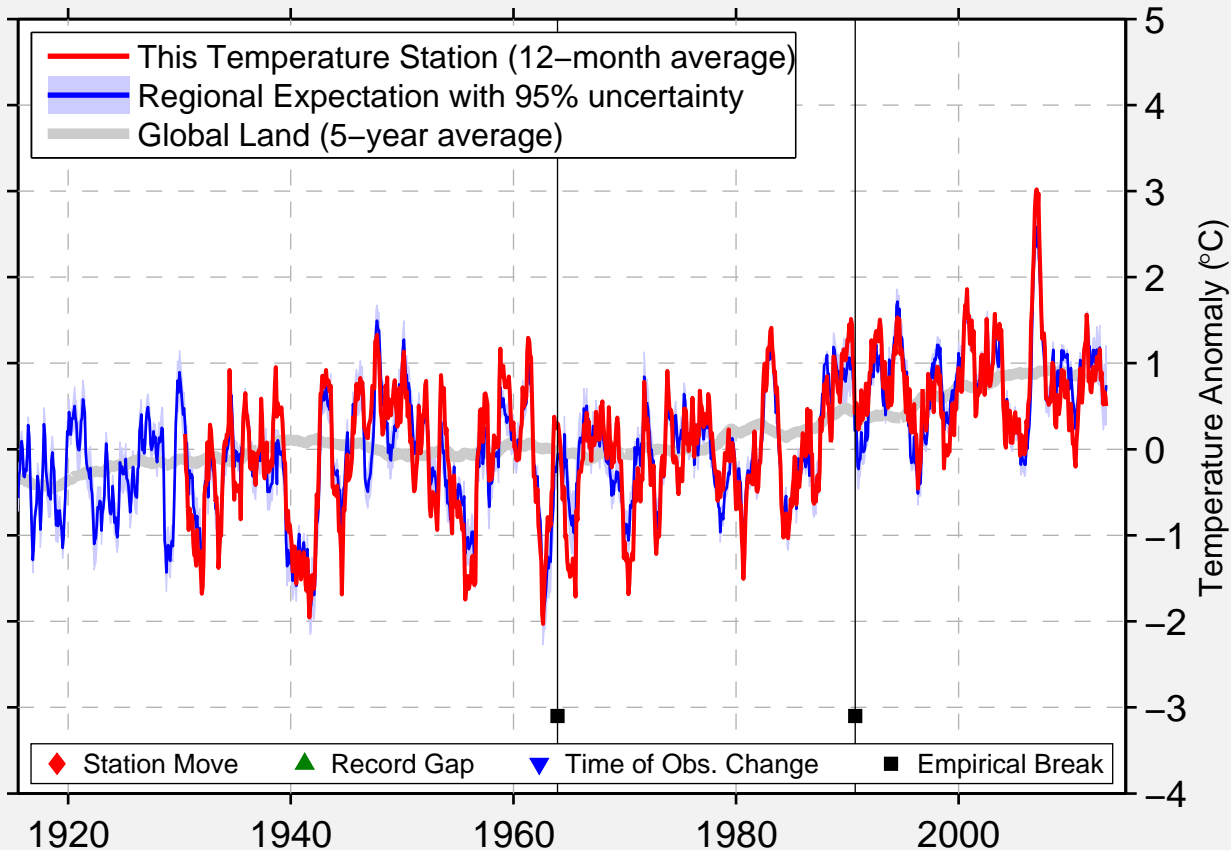

FEUERKOGEL

47.817 N, 13.729 E (Austria)

Data Quality Controlled and Aligned at Breakpoints

Berkeley Earth