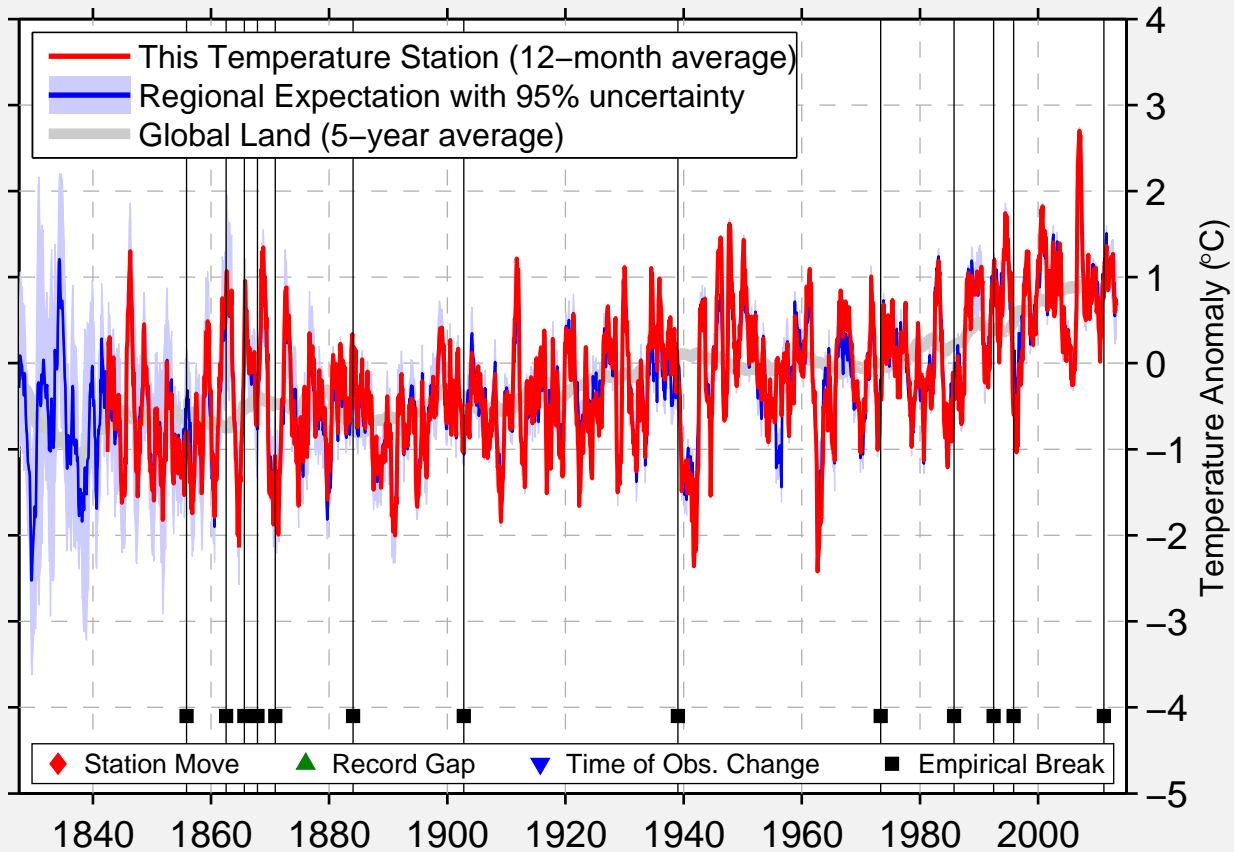

# SALZBURG-FLUGHAFEN

47.801 N, 13.002 E (Austria)

Data Quality Controlled and Aligned at Breakpoints

Berkeley Earth