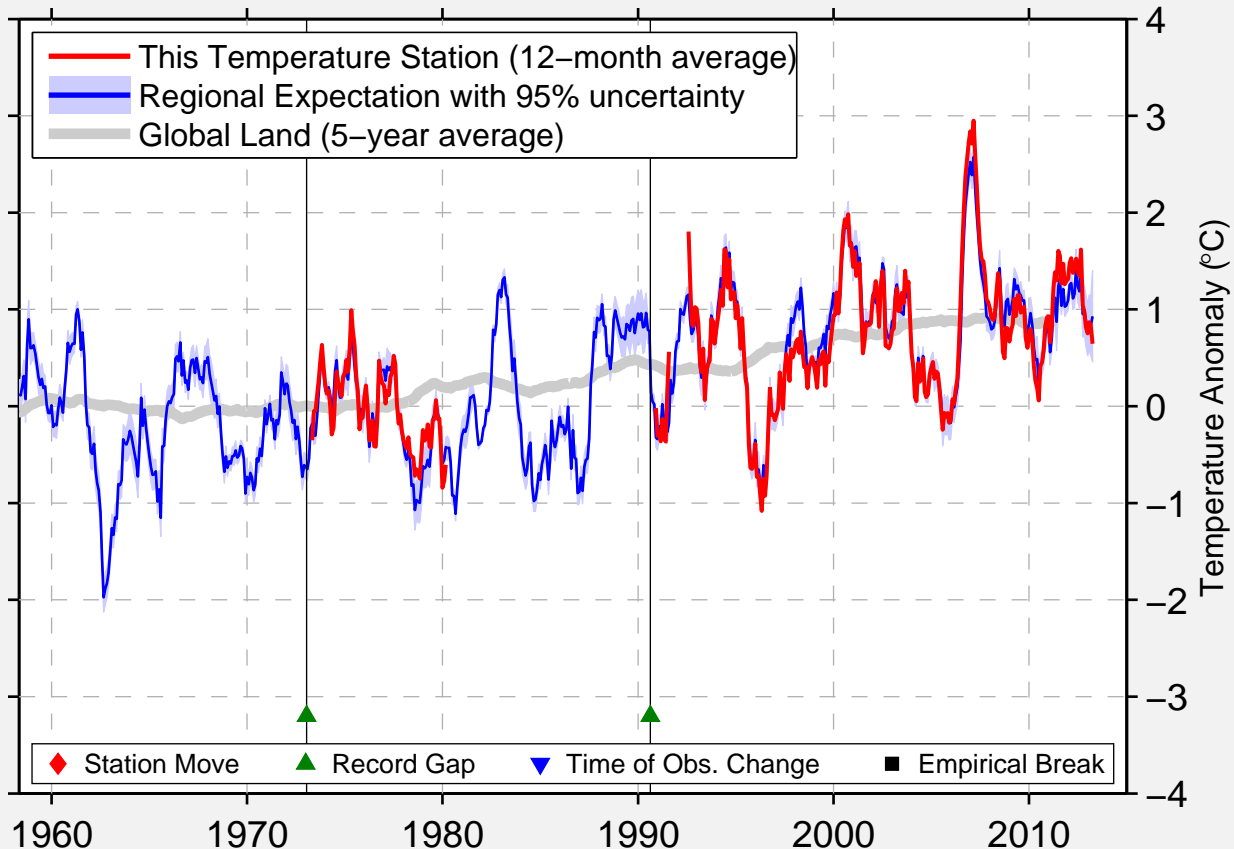

MOENICHKIRCHEN

47.514 N, 16.033 E (Austria)

Data Quality Controlled and Aligned at Breakpoints

Berkeley Earth