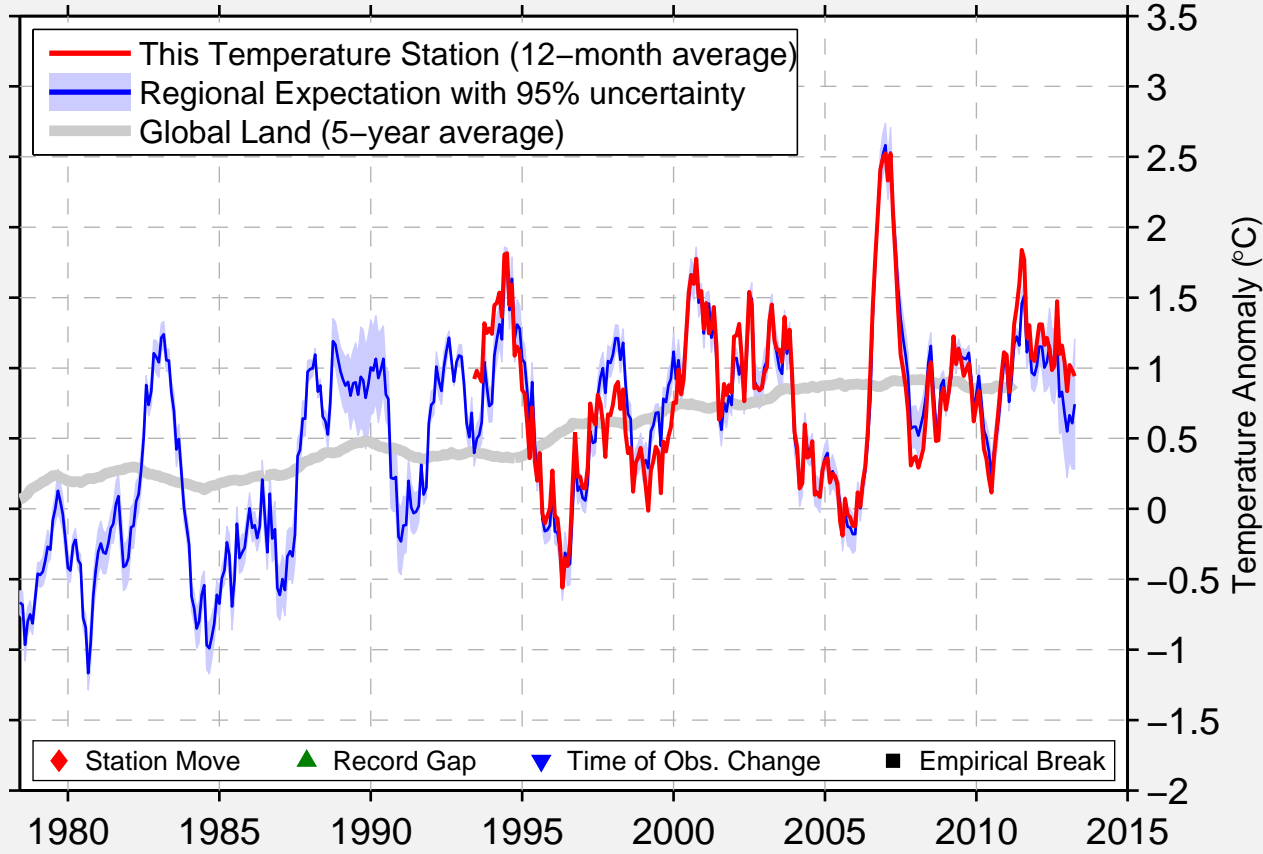

RAMSAU/DACHSTEIN

47.429 N, 13.634 E (Austria)

Data Quality Controlled and Aligned at Breakpoints

Berkeley Earth