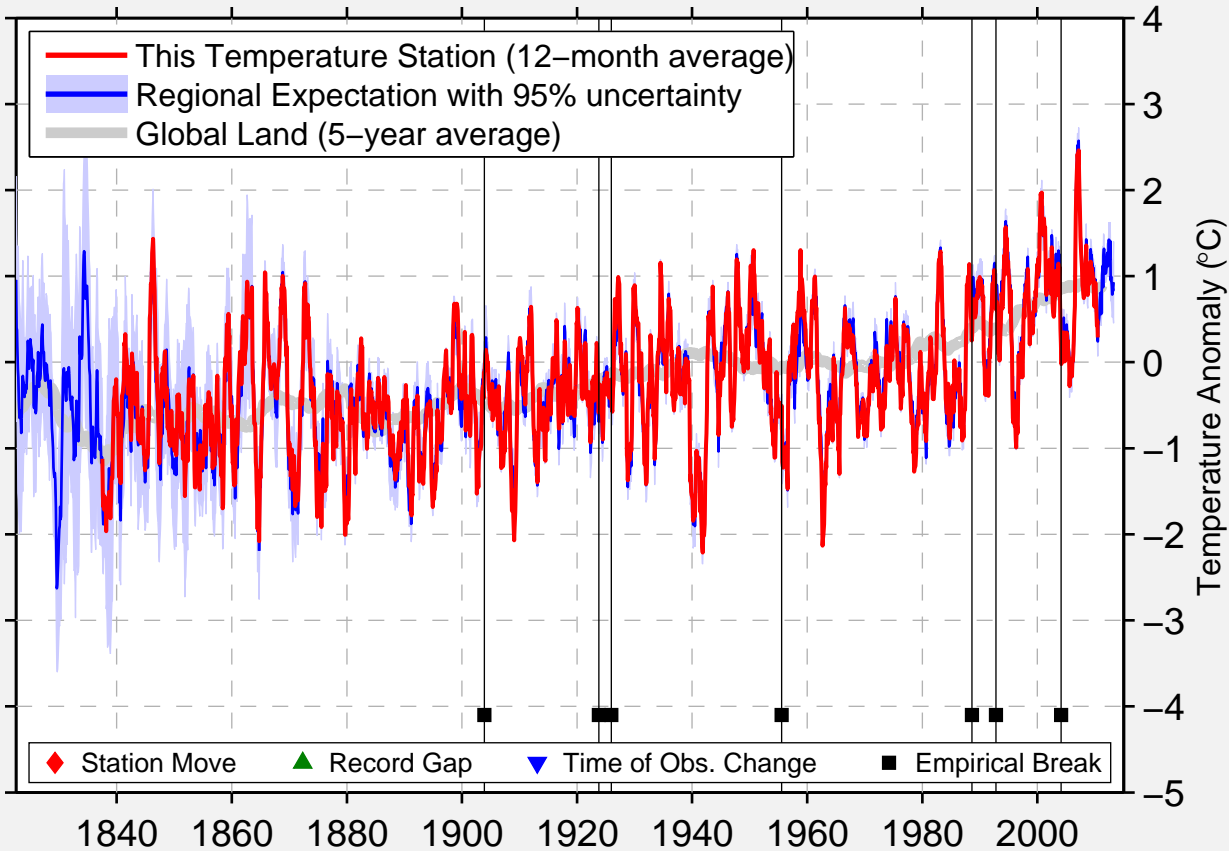

GRAZ UNIVERSITAET

47.081 N, 15.449 E (Austria)

Data Quality Controlled and Aligned at Breakpoints

Berkeley Earth