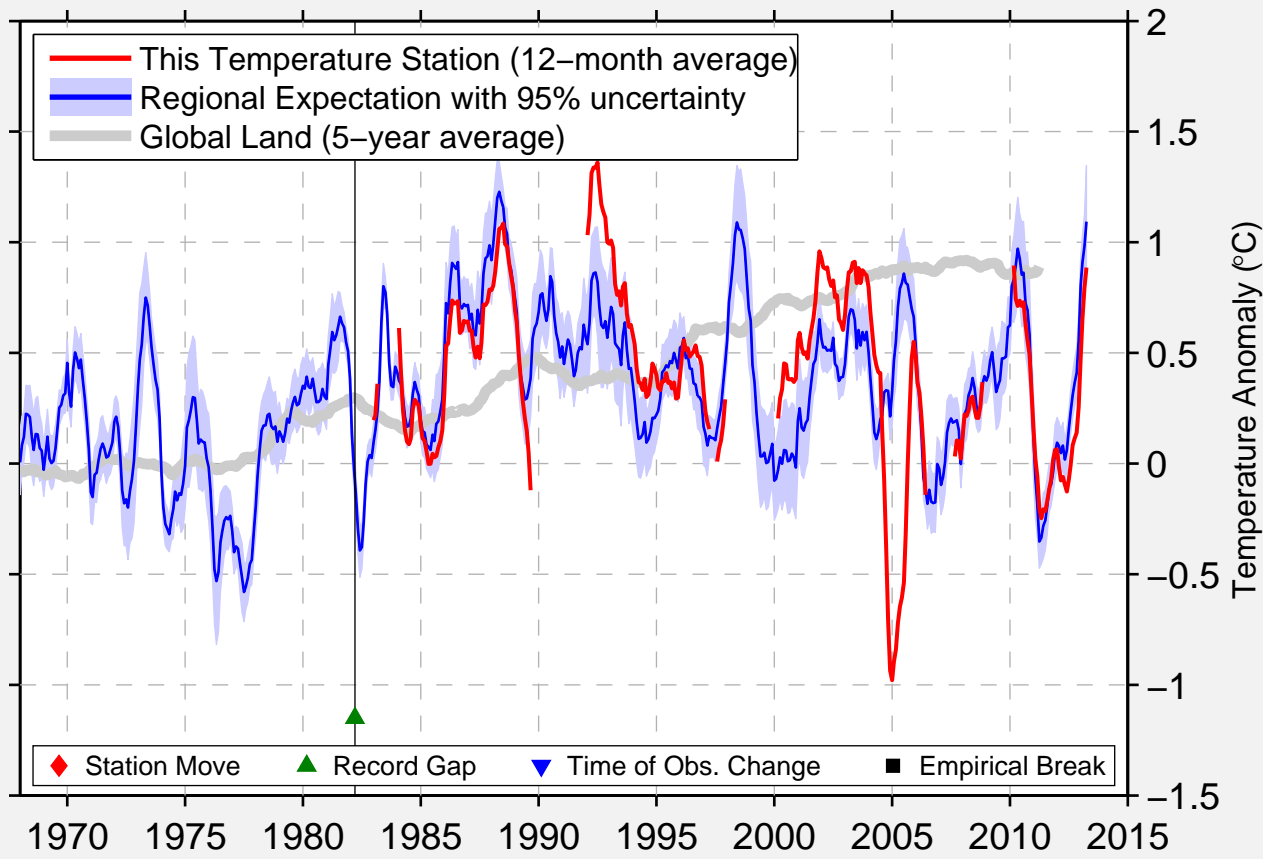

NORTH EAST ISLAND

13.648 S, 136.939 E (Australia)

Data Quality Controlled and Aligned at Breakpoints

Berkeley Earth