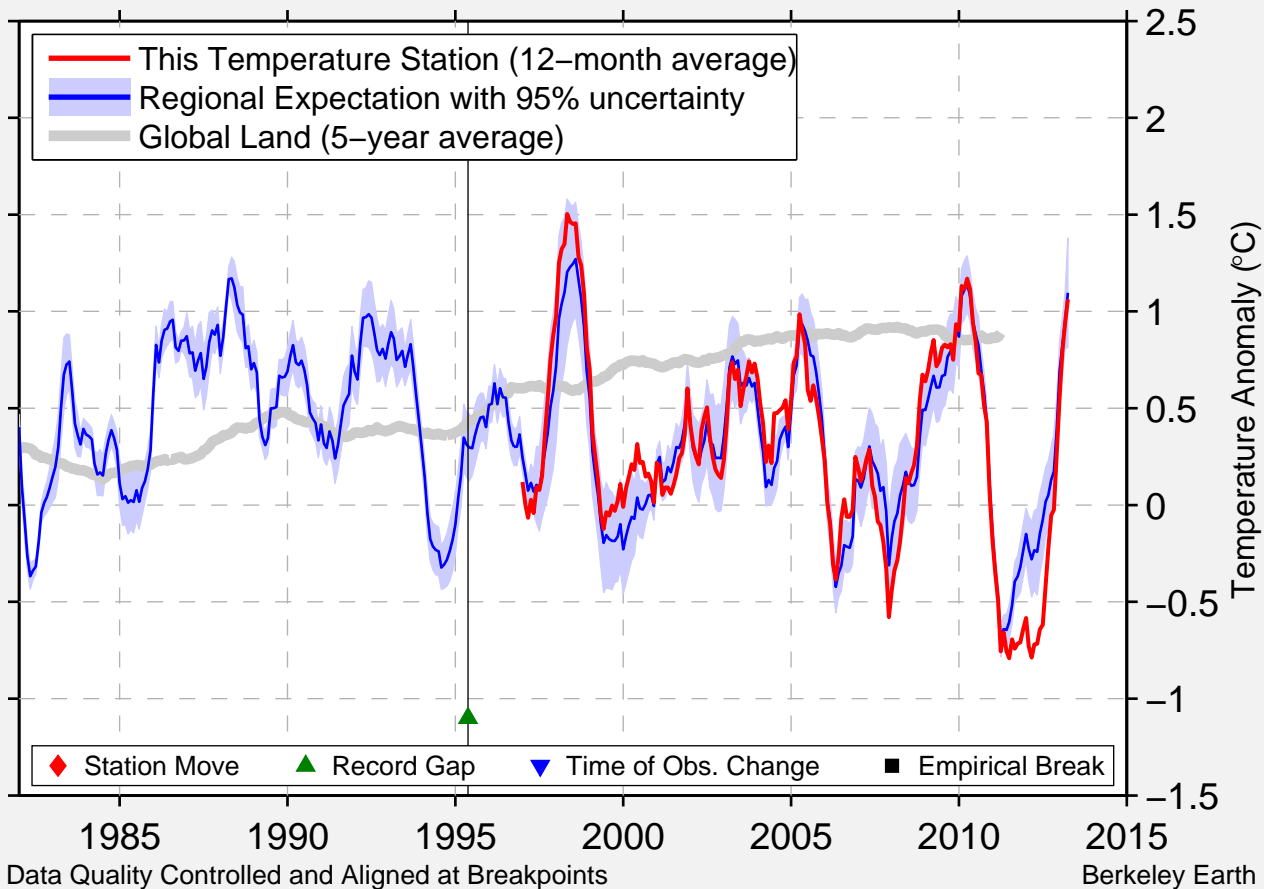

DOUGLAS RIVER AWS

13.834 S, 131.185 E (Australia)

Data Quality Controlled and Aligned at Breakpoints

Berkeley Earth