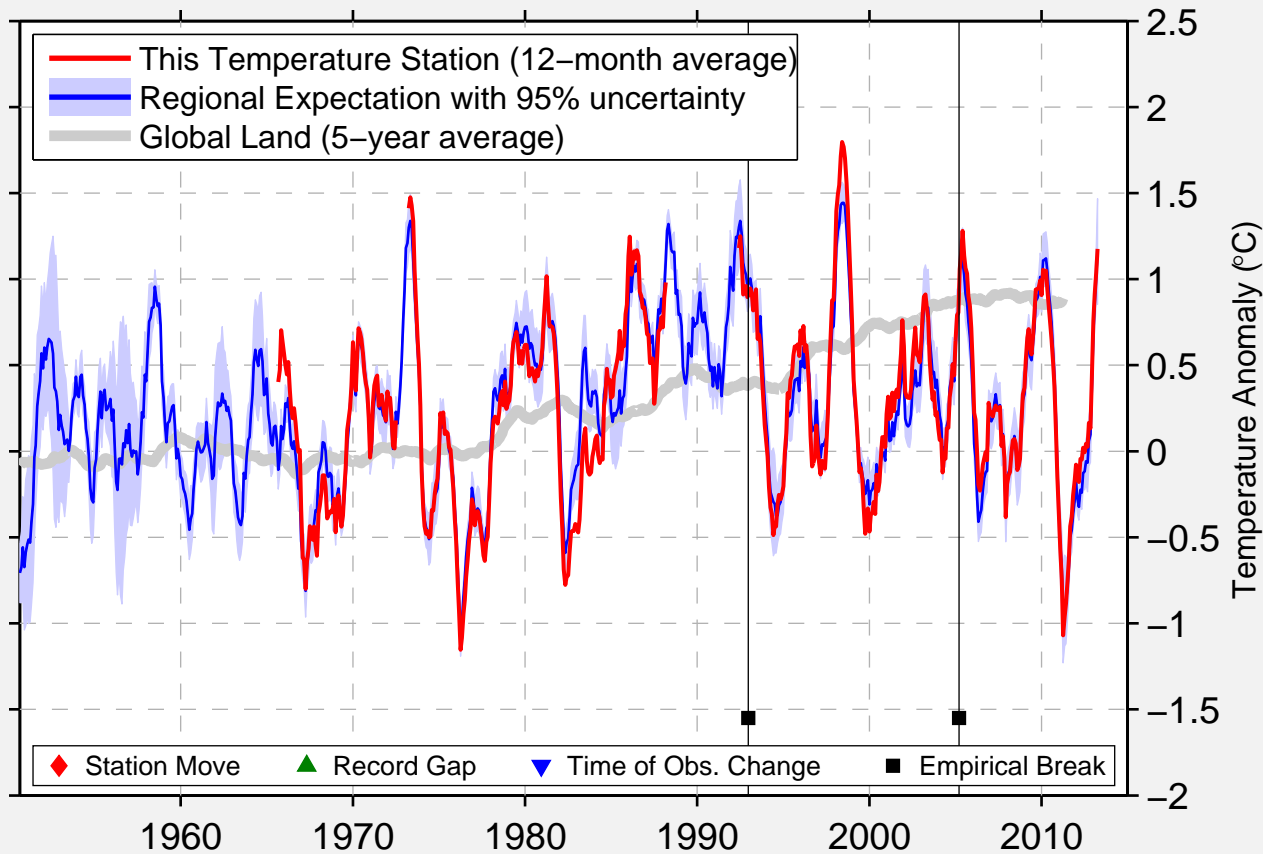

KUNUNURRA AERO

15.782 S, 128.723 E (Australia)

Data Quality Controlled and Aligned at Breakpoints

Berkeley Earth