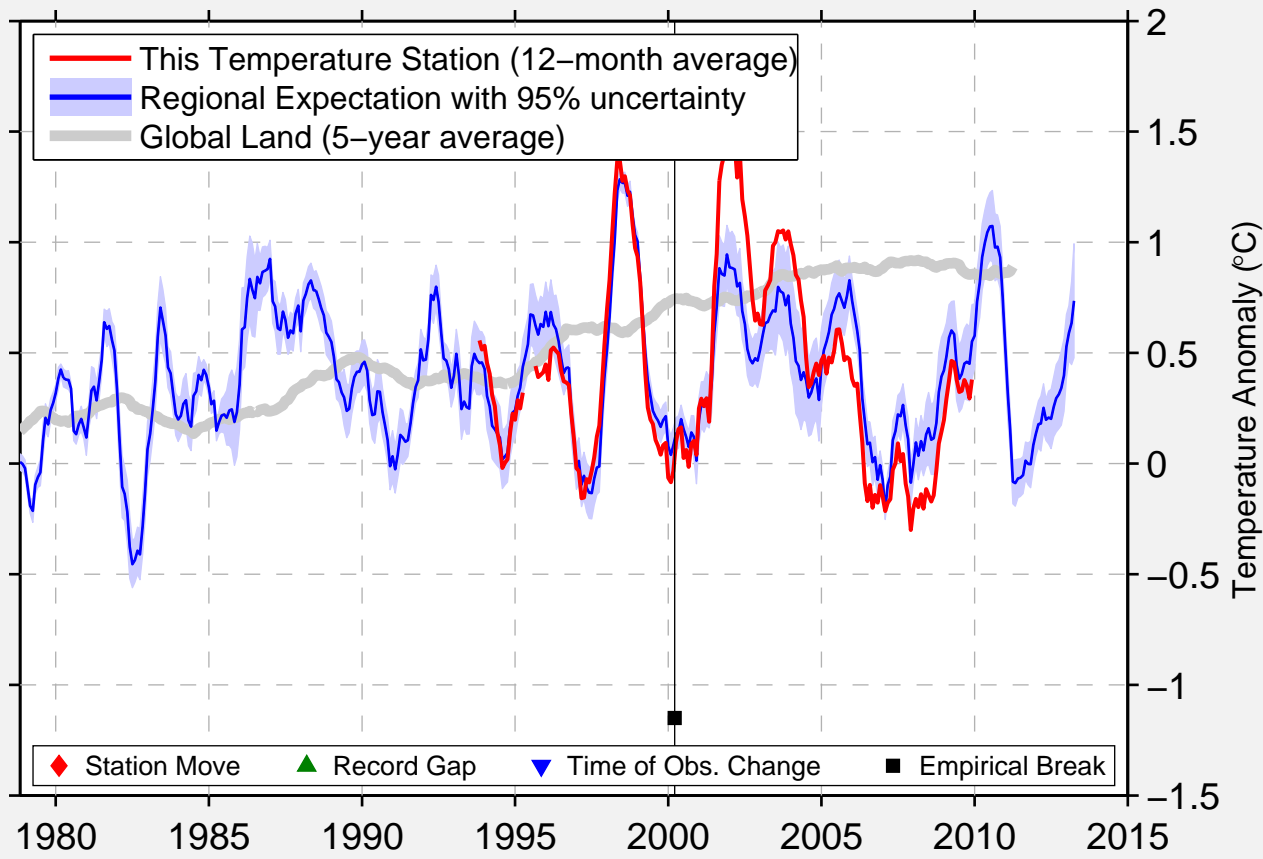

# GREEN ISLAND

16.764 S, 145.969 E (Australia)

◆ Station Move    ▲ Record Gap    ▼ Time of Obs. Change    ■ Empirical Break

Data Quality Controlled and Aligned at Breakpoints

Berkeley Earth