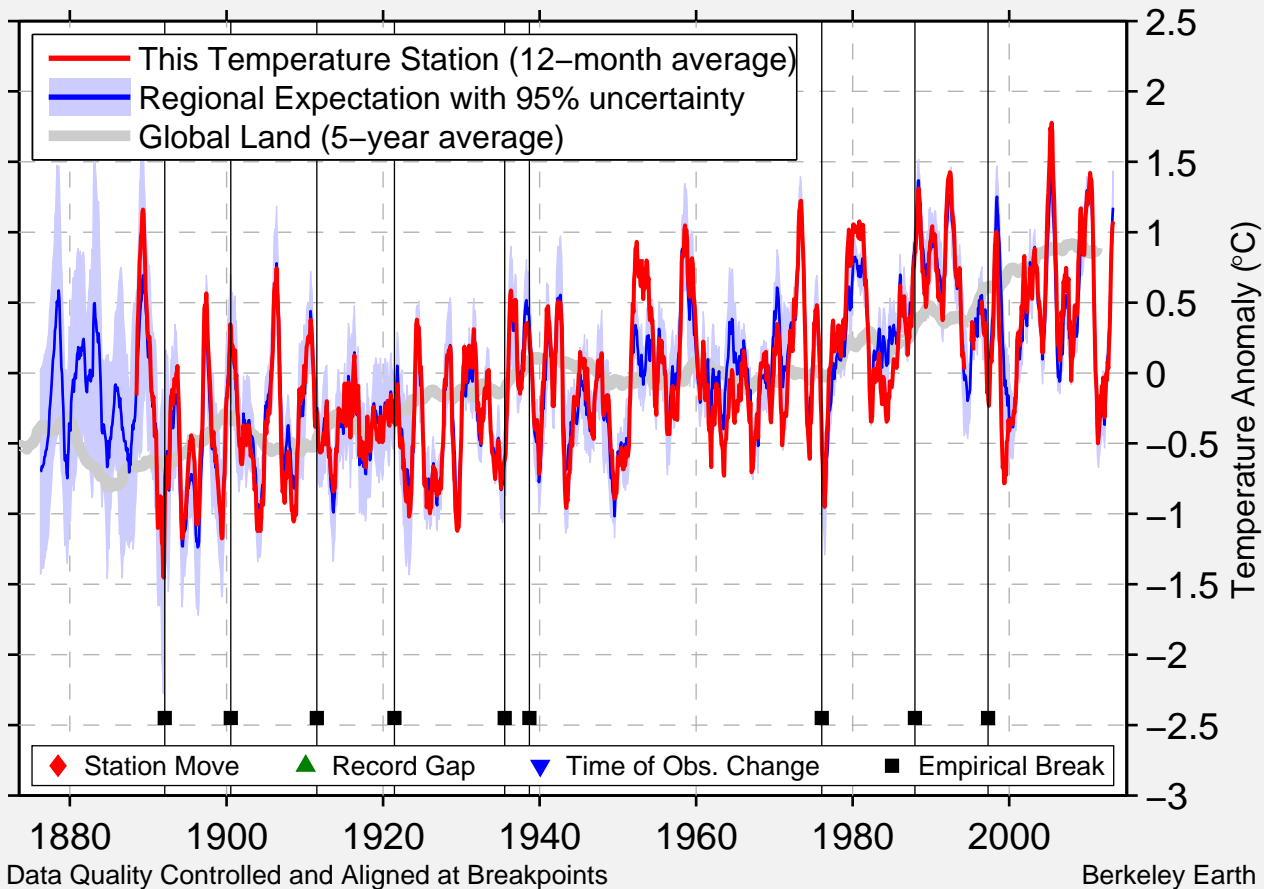

# DERBY POST OFFICE

17.335 S, 123.642 E (Australia)

Data Quality Controlled and Aligned at Breakpoints

Berkeley Earth