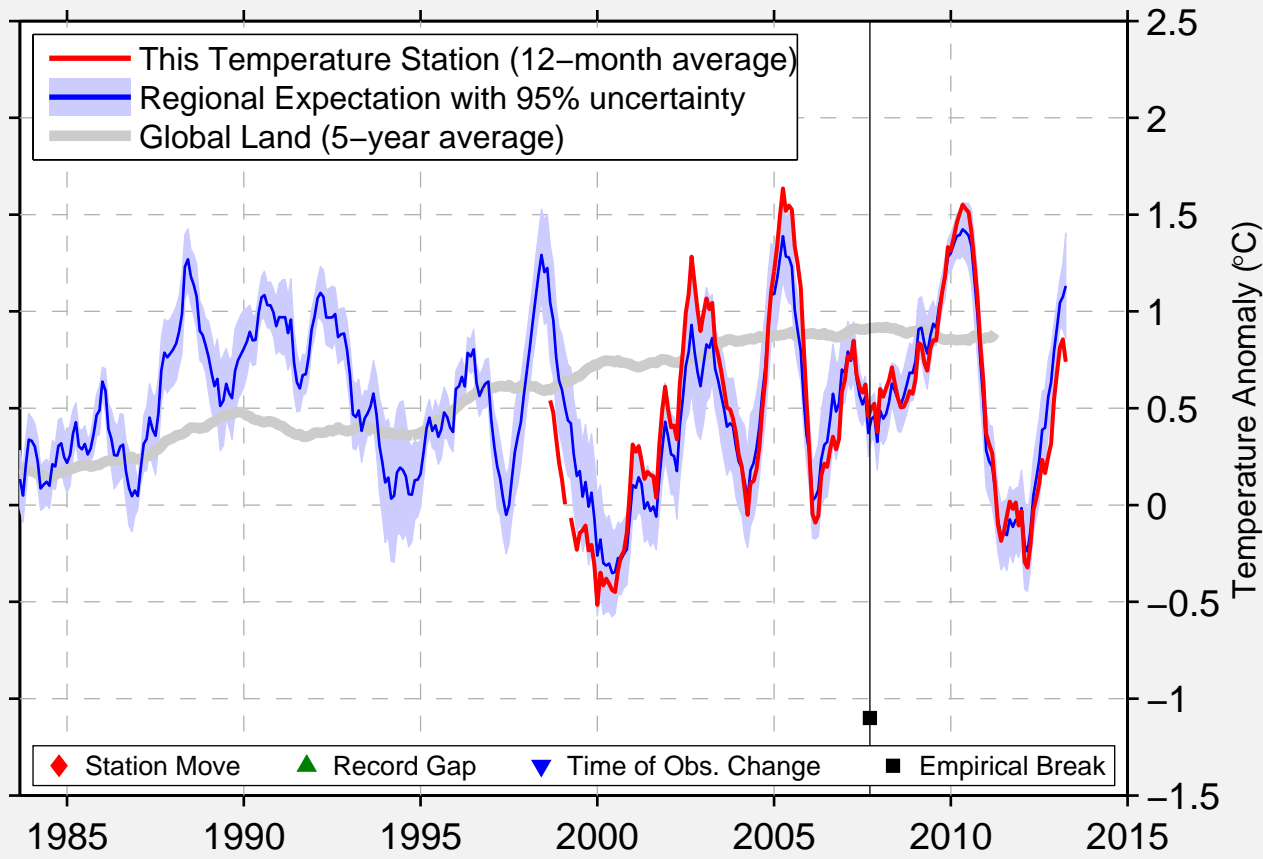

WEST ROEBUCK

17.898 S, 122.315 E (Australia)

◆ Station Move ▲ Record Gap ▼ Time of Obs. Change ■ Empirical Break

Data Quality Controlled and Aligned at Breakpoints

Berkeley Earth