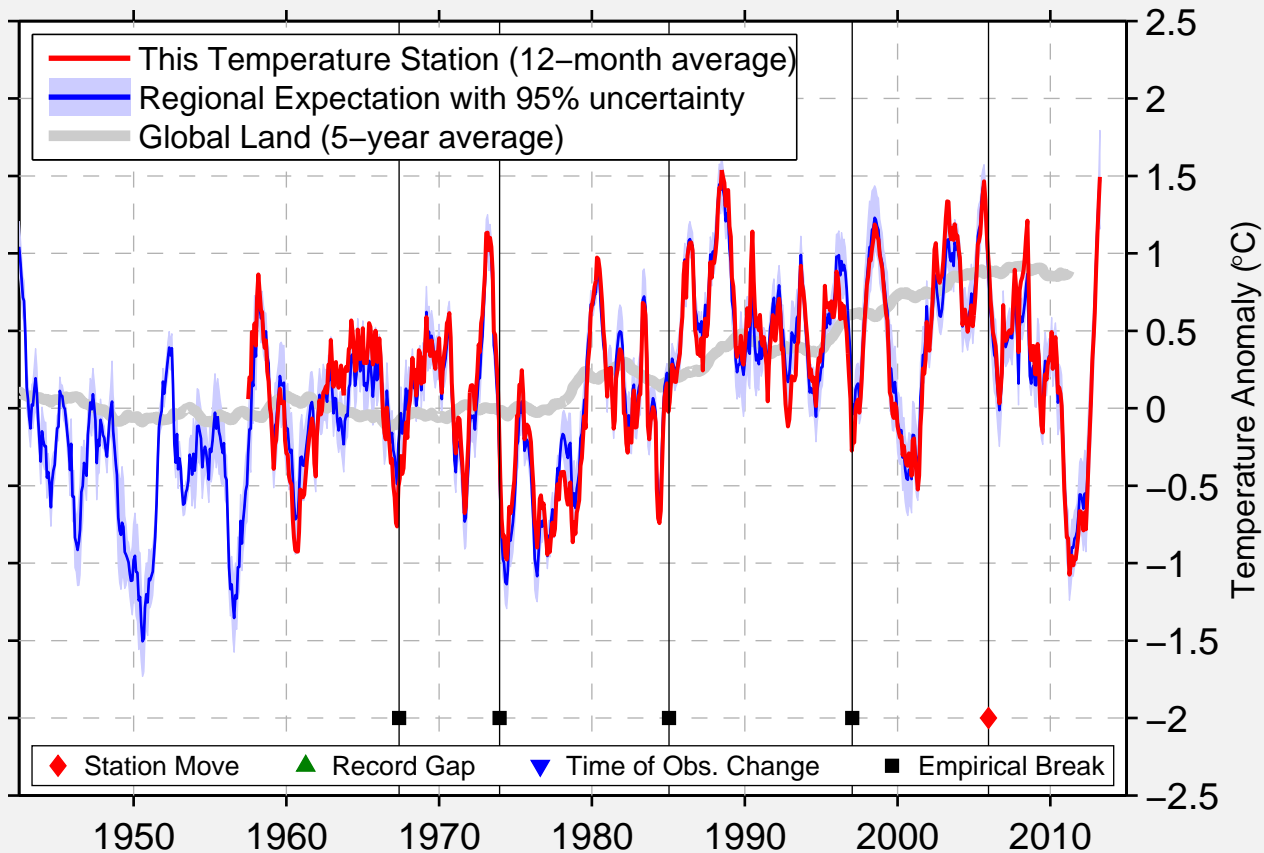

# MOUNT ISA COMPARISON

20.572 S, 139.370 E (Australia)

Data Quality Controlled and Aligned at Breakpoints

Berkeley Earth