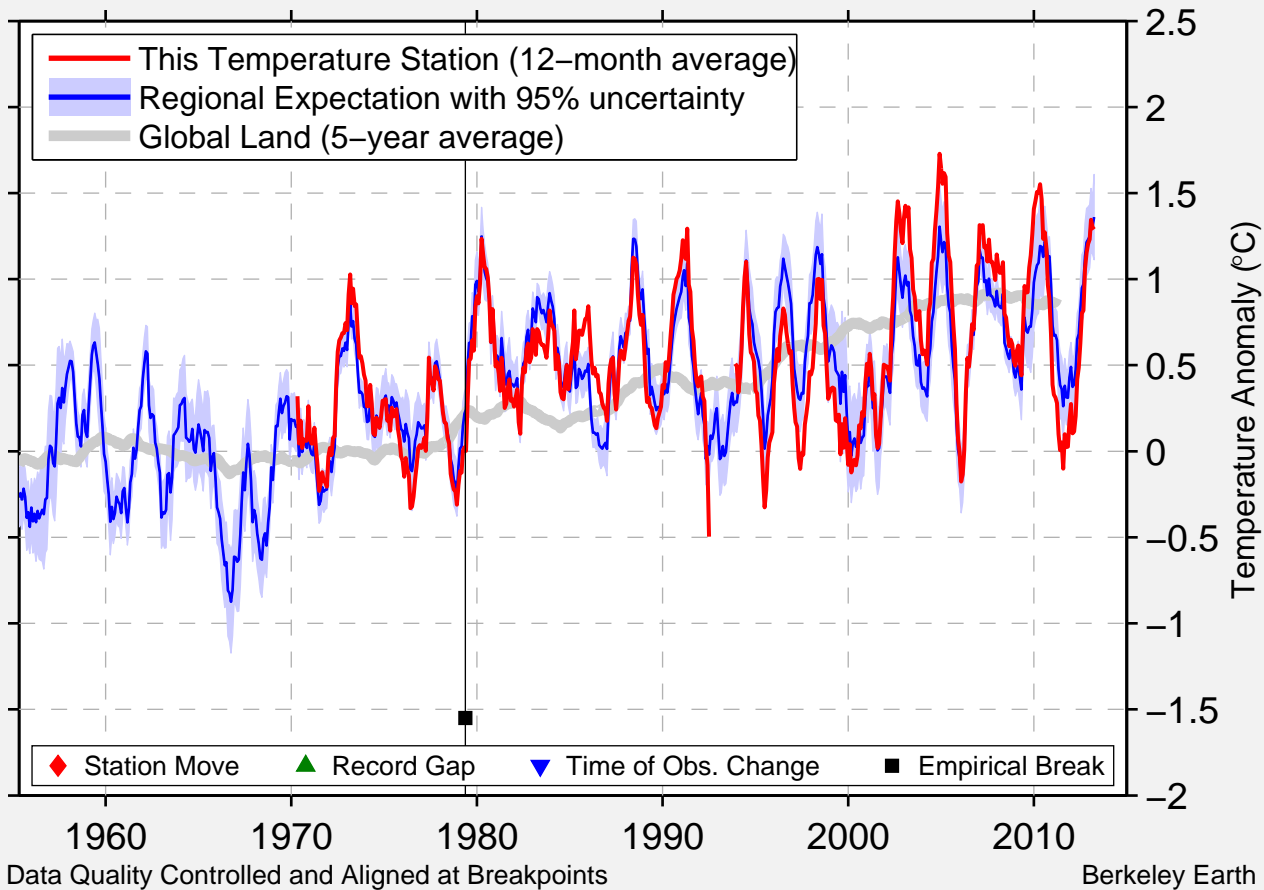

# KARRATHA AERO

20.714 S, 116.770 E (Australia)

Data Quality Controlled and Aligned at Breakpoints

Berkeley Earth